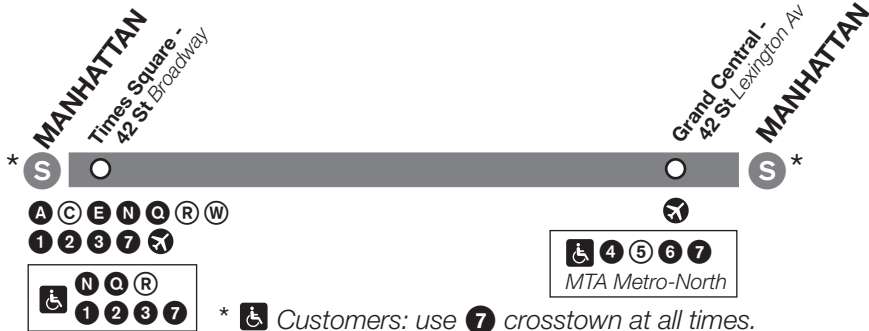

S 42 St Shuttle During late nights, use **7** instead.

Transfers

- **A** Full-time Transportation to airport available.
- **A** Part-time

Station Service

- **PART-TIME**
  Train does not always operate.
- **ACCESSIBLE STATION**