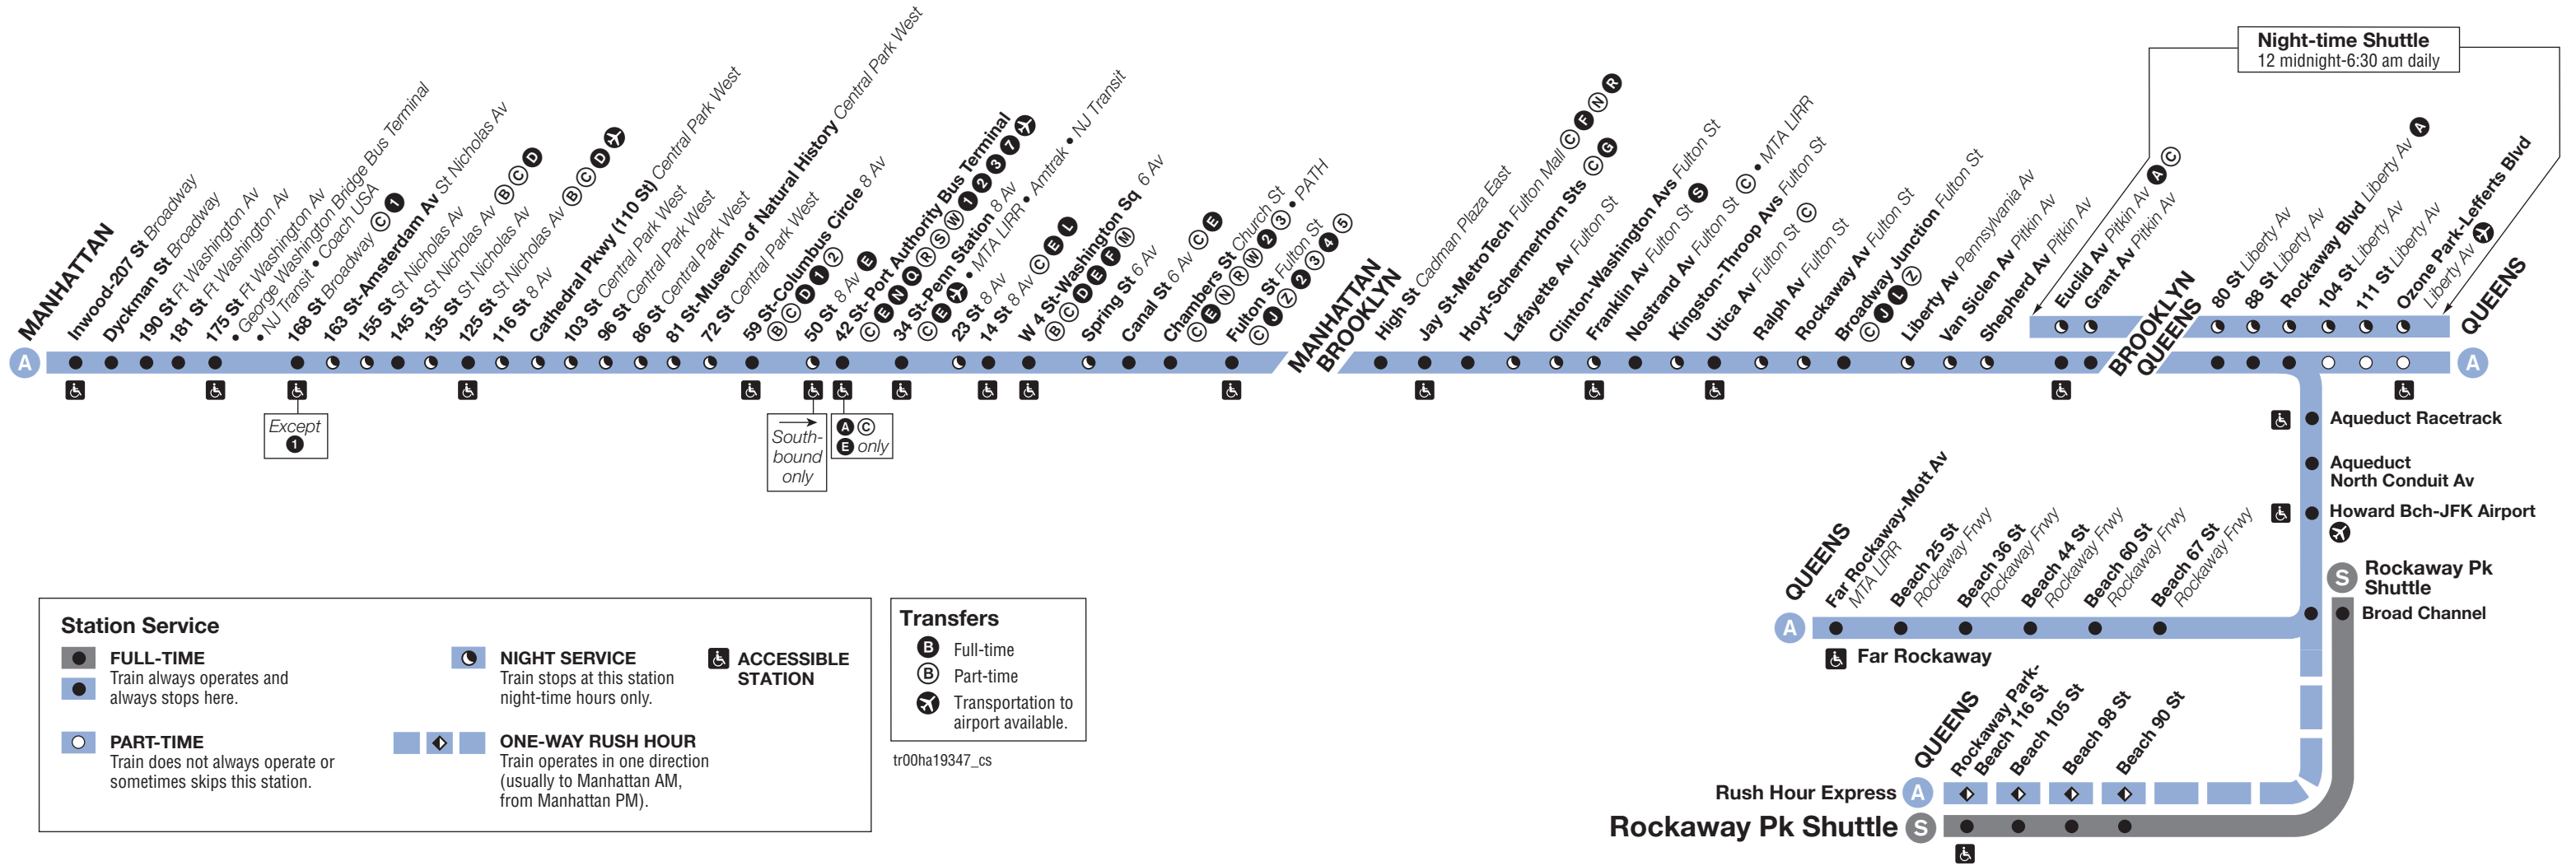

S Rockaway Park Shuttle (with 8 Avenue Express)