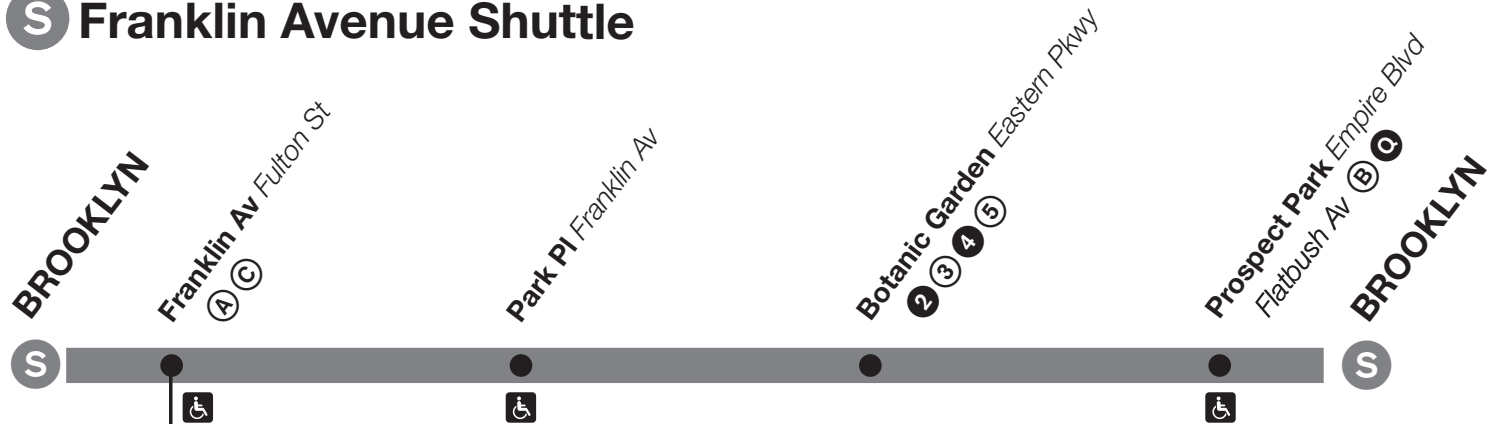

S Franklin Avenue Shuttle