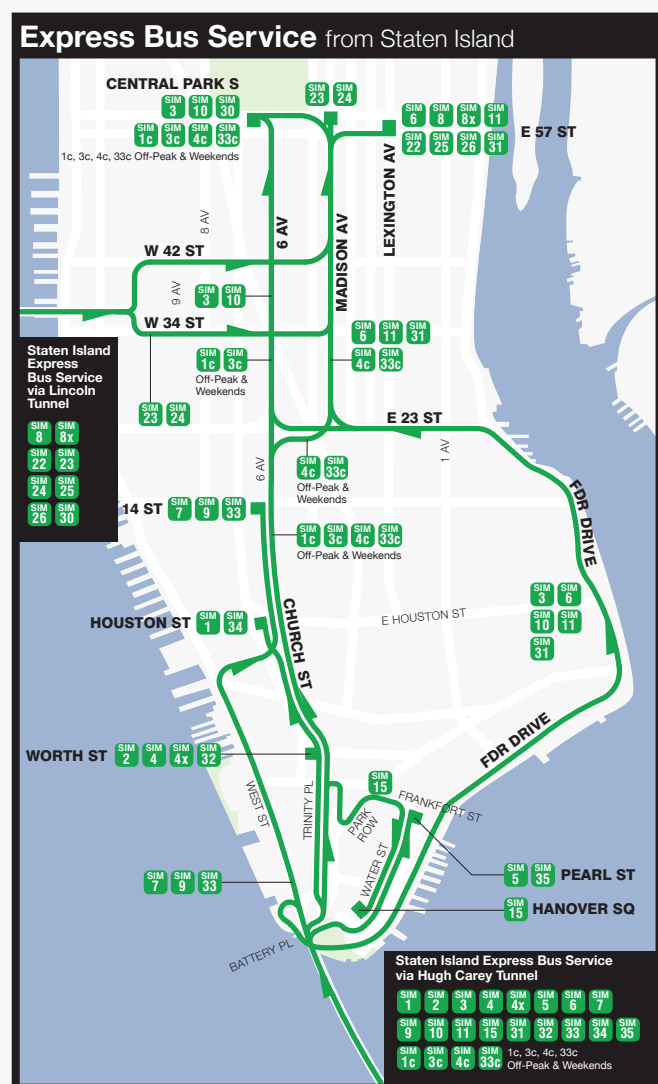

Staten Island Bus Map

January 2020
©2019 Metropolitan Transportation Authority