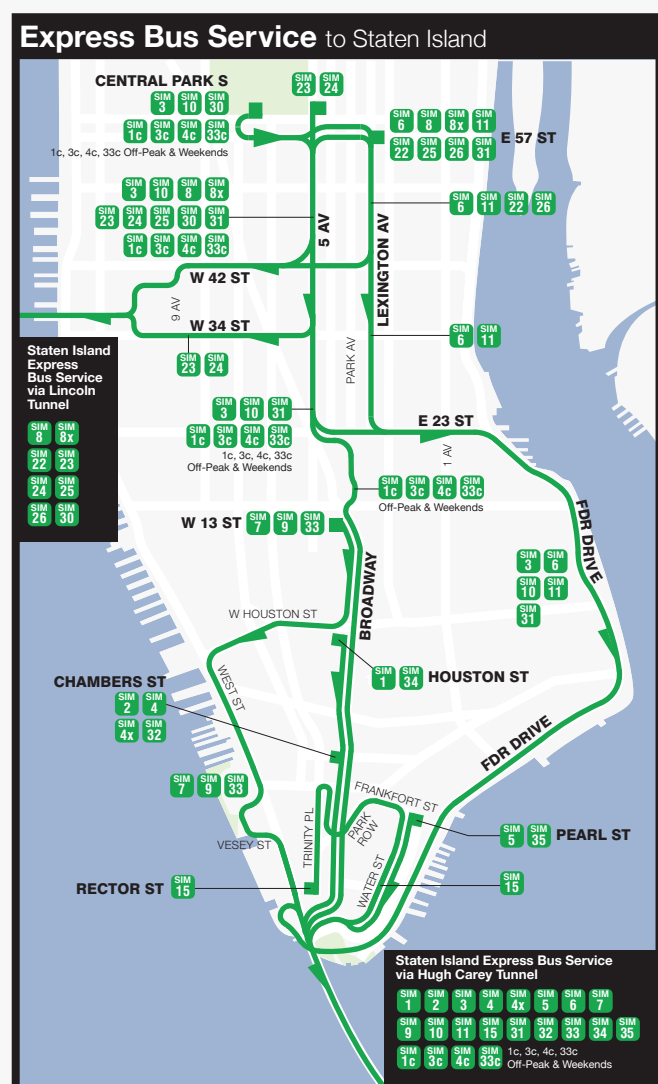

Staten Island Bus Map

January 2020
©2019 Metropolitan Transportation Authority