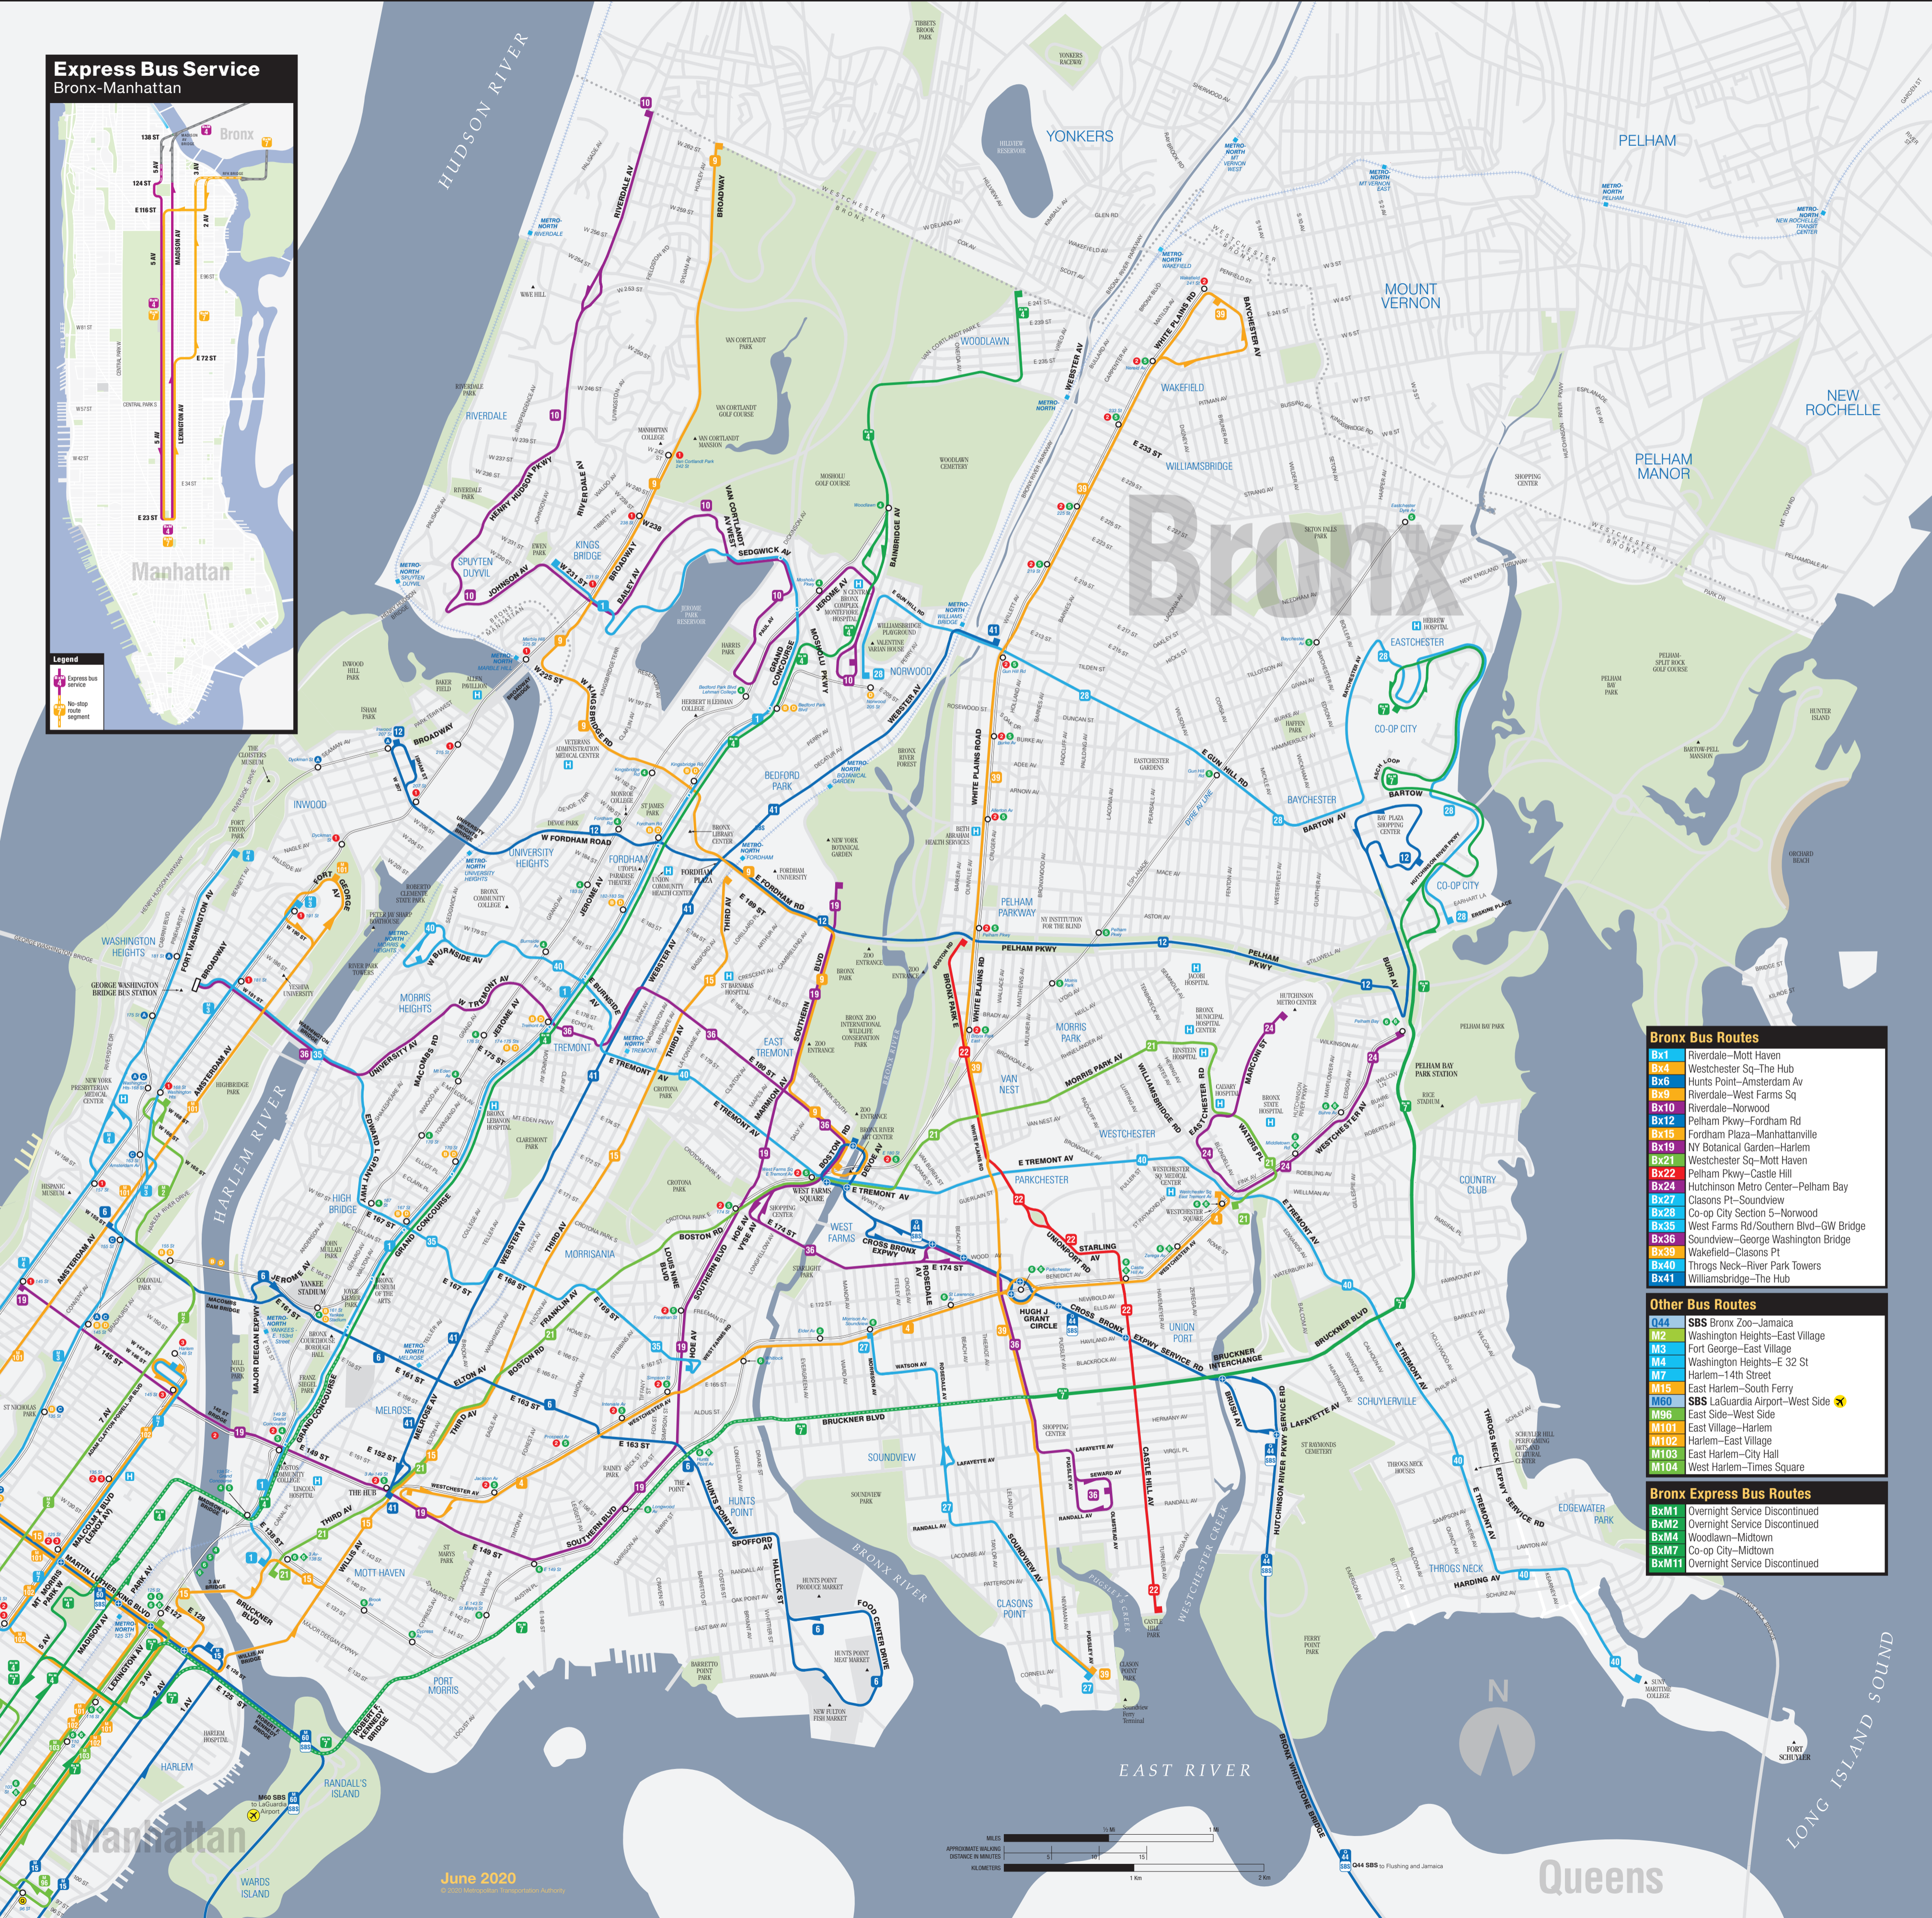

Bronx Bus Night Map

1:00 AM to 5:00 AM

Express Bus Service Bronx-Manhattan

Legend

- Express bus service
- No stop route segment

- #### Bronx Bus Routes
- Bx1** Riverdale-Mott Haven
 - Bx4** Westchester Sq-The Hub
 - Bx6** Hunts Point-Amsterdam Av
 - Bx9** Riverdale-West Farms Sq
 - Bx10** Riverdale-Norwood
 - Bx12** Pelham Pkwy-Fordham Rd
 - Bx15** Fordham Plaza-Manhattanville
 - Bx19** NY Botanical Garden-Harlem
 - Bx21** Westchester Sq-Mott Haven
 - Bx22** Pelham Pkwy-Castle Hill
 - Bx24** Hutchinson Metro Center-Pelham Bay
 - Bx27** Clasons Pt-Soundview
 - Bx28** Co-op City Section 5-Norwood
 - Bx35** West Farms Rd/Southern Blvd-GW Bridge
 - Bx36** Soundview-George Washington Bridge
 - Bx39** Wakefield-Clasons Pt
 - Bx40** Throgs Neck-River Park Towers
 - Bx41** Williamsbridge-The Hub
- #### Other Bus Routes
- M44** SBS Bronx Zoo-Jamaica
 - M2** Washington Heights-East Village
 - M3** Fort George-East Village
 - M4** Washington Heights-E 32 St
 - M7** Harlem-14th Street
 - M15** East Harlem-South Ferry
 - M60** SBS LaGuardia Airport-West Side
 - M96** East Side-West Side
 - M101** East Village-Harlem
 - M102** Harlem-East Village
 - M103** East Harlem-City Hall
 - M104** West Harlem-Times Square
- #### Bronx Express Bus Routes
- BxM1** Overnight Service Discontinued
 - BxM2** Overnight Service Discontinued
 - BxM4** Woodlawn-Midtown
 - BxM7** Co-op City-Midtown
 - BxM11** Overnight Service Discontinued

June 2020
© 2020 Metropolitan Transportation Authority

Queens

LONG ISLAND SOUND