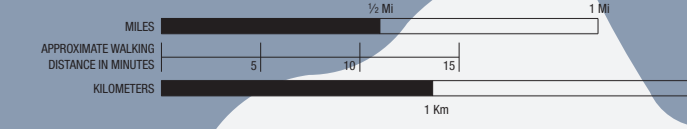

Bronx Bus Night Map

1:00 AM to 5:00 AM

Express Bus Service Bronx-Manhattan

Legend

- Express bus service
- No stop route segment

- #### Bronx Bus Routes
- Bx1** Riverdale-Mott Haven
 - Bx4** Westchester Sq-The Hub
 - Bx6** Hunts Point-Amsterdam Av
 - Bx9** Riverdale-West Farms Sq
 - Bx10** Riverdale-Norwood
 - Bx12** Pelham Pkwy-Fordham Rd
 - Bx15** Fordham Plaza-Manhattanville
 - Bx19** NY Botanical Garden-Harlem
 - Bx21** Westchester Sq-Mott Haven
 - Bx22** Pelham Pkwy-Castle Hill
 - Bx24** Hutchinson Metro Center-Pelham Bay
 - Bx27** Clasons Pt-Soundview
 - Bx28** Co-op City Section 5-Norwood
 - Bx35** West Farms Rd/Southern Blvd-GW Bridge
 - Bx36** Soundview-George Washington Bridge
 - Bx39** Wakefield-Clasons Pt
 - Bx40** Throgs Neck-River Park Towers
 - Bx41** Williamsbridge-The Hub
- #### Other Bus Routes
- M44** SBS Bronx Zoo-Jamaica
 - M2** Washington Heights-East Village
 - M3** Fort George-East Village
 - M4** Washington Heights-E 32 St
 - M7** Harlem-14th Street
 - M15** East Harlem-South Ferry
 - M60** SBS LaGuardia Airport-West Side
 - M96** East Side-West Side
 - M101** East Village-Harlem
 - M102** Harlem-East Village
 - M103** East Harlem-City Hall
 - M104** West Harlem-Times Square
- #### Bronx Express Bus Routes
- BxM1** Overnight Service Discontinued
 - BxM2** Overnight Service Discontinued
 - BxM4** Woodlawn-Midtown
 - BxM7** Co-op City-Midtown
 - BxM11** Overnight Service Discontinued