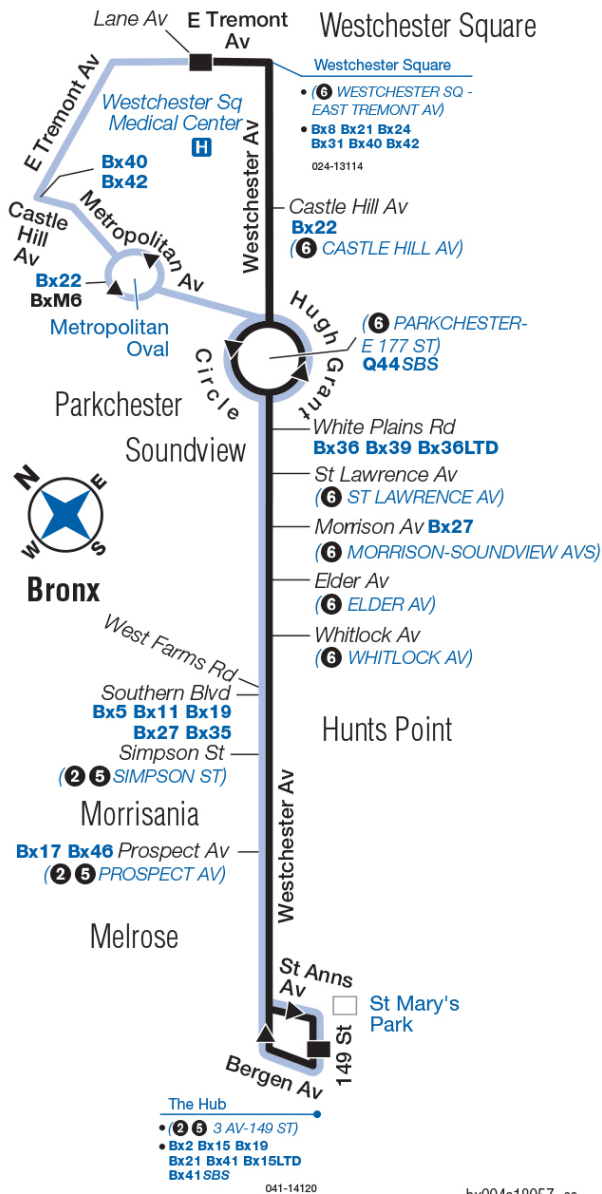

Bx4/Bx4A

Bus Timetable
New York City Transit

Westchester Sq - The Hub via Westchester Av

Local Service

Effective June 10, 2021

For accessible subway stations, travel directions and other information:

[Visit www.mta.info](http://www.mta.info) or call us at 511

bx004a18057_cs

Bx4/Bx4A MAP LEGEND

Local/Limited/SBS Bus Transfers: shown in bold blue type.

Express Bus Transfers: shown in bold black type.

■ Terminal

— Bx4 Route

(6 STATION NAME)
Subway Connection

— Bx4A Route