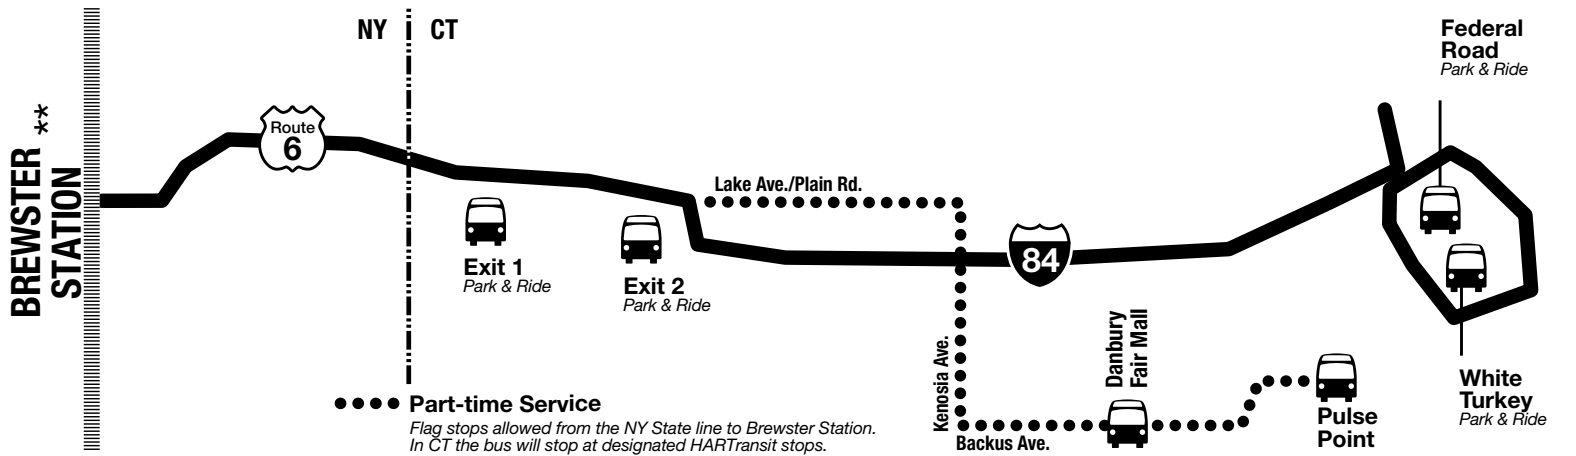

WEEKDAYS VIA BREWSTER STATION TO DANBURY

AM Light Face, PM Bold Face	AM											PM												
Grand Central Terminal	6 01	7 12	7 53	8 44	9 51	2 47	3 16	3 44	3 52	4 18	4 35	4 41	4 57	5 17	5 27	5 30	5 44	6 04	6 29	6 56	7 24	7 54	-	-
White Plains Station	6 37	7 54	8 33	9 20	10 24	3 21	3 50	4 19	4 26	-	5 11	5 15	5 31	5 53	-	6 03	-	6 39	7 30	7 30	7 58	8 28	-	-
Brewster Station	7 26	8 44	9 22	10 09	11 15	4 04	4 39	5 05	5 15	5 36	5 53	6 05	6 14	6 32	6 44	6 55	6 59	7 21	7 48	8 15	8 46	9 18	-	-
Brewster Station	7 45	9 07	9 30	10 30	11 30	4 09	5 10	5 41	6 10	6 19	6 37	6 49	7 04	7 26	7 53	8 20	8 51	9 23	-	-	-	-	-	-
Exit 1 Park & Ride	-	-	+9 39	+10 39	+11 39	4 18	5 19	5 50	6 19	6 28	6 46	6 58	7 13	7 35	8 02	8 28	8 59	9 32	-	-	-	-	-	-
Exit 2 Park & Ride	7 55	-	+9 40	+10 40	+11 40	4 20	5 21	5 52	6 21	6 30	6 48	7 00	7 15	7 37	8 04	8 30	9 01	9 34	-	-	-	-	-	-
Pulse Point	-	-	9 55	10 55	11 55	-	-	-	-	-	-	-	-	-	-	-	-	-	-	-	-	-	-	-
White Turkey Park & Ride	-	-	-	-	-	4 35	5 36	6 07	6 36	6 45	7 03	7 16	7 30	7 52	8 19	8 45	9 17	9 49	-	-	-	-	-	-
Federal Rd. Park & Ride	-	-	-	-	-	4 37	5 38	6 09	6 38	6 47	7 05	7 18	7 32	7 54	8 21	8 47	9 19	9 51	-	-	-	-	-	-

+ Midday buses stop on Route 6 and do not drive into the Park & Ride.

X Discharges passengers only on request.

Scan QR code or visit mta.info for fares and other details

Department of Transportation