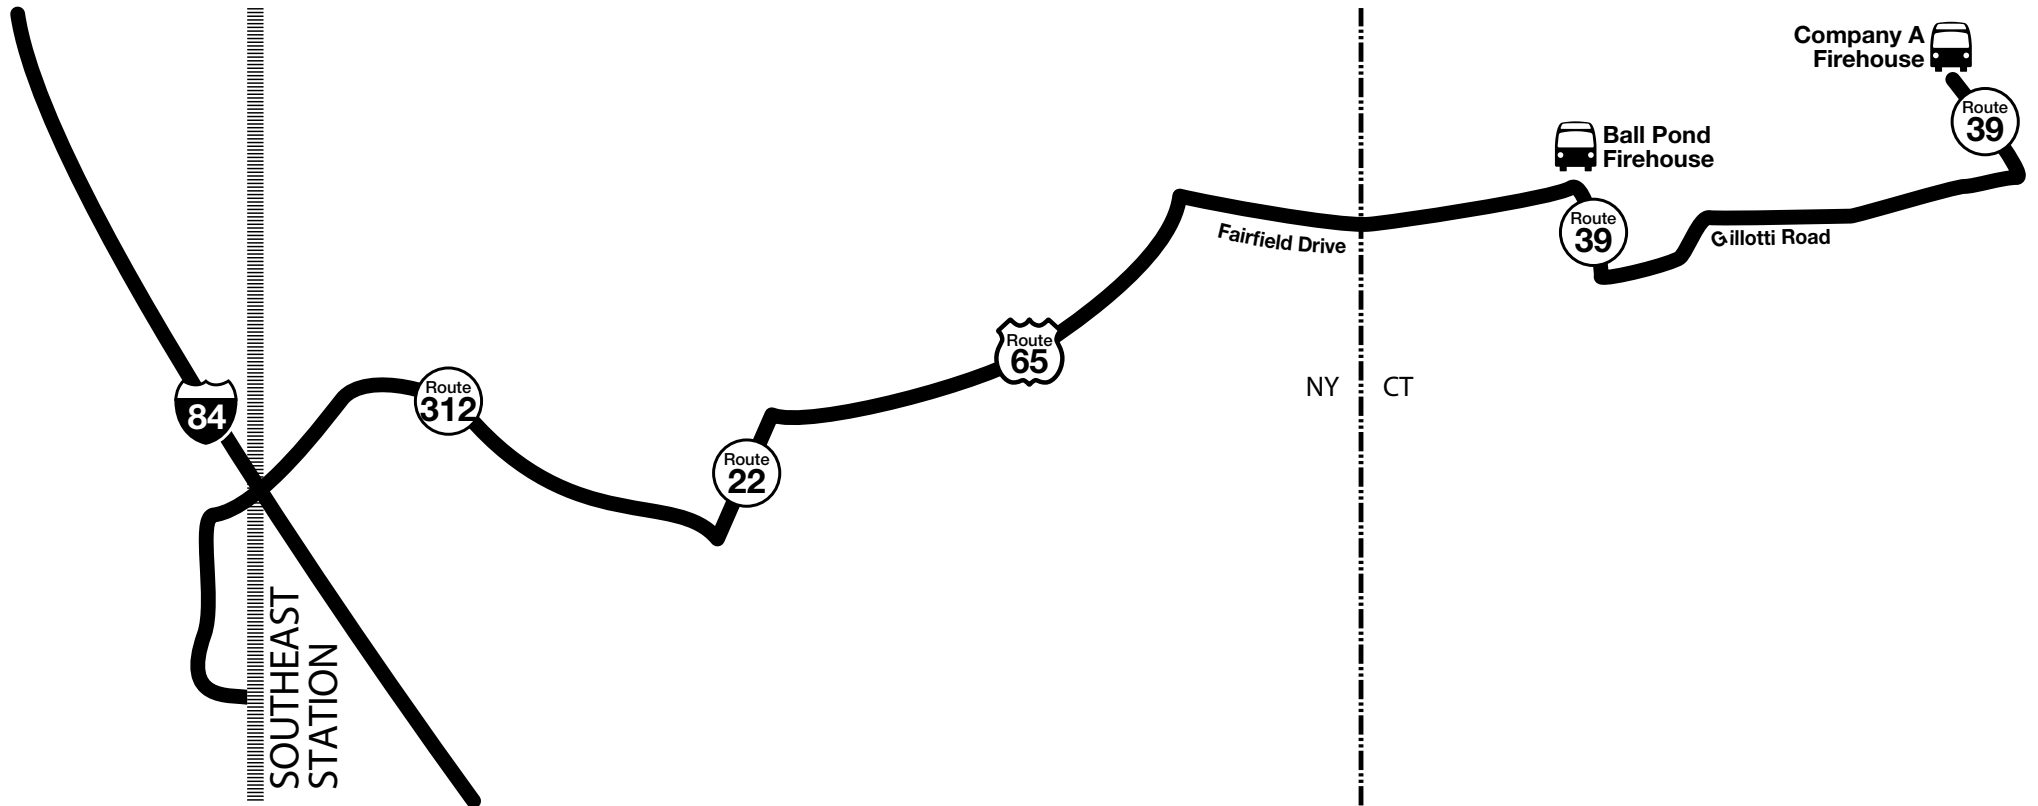

The New Fairfield-Southeast Shuttle

Effective March 27, 2022

WEEKDAYS VIA SOUTHEAST STATION TO GRAND CENTRAL TERMINAL

AM Light Face, PM Bold Face	AM				PM					
New Fairfield Company A Firehouse	5 32	5 55	6 26	7 00	6 36	6 50	7 25	7 45	8 07	
New Fairfield Ball Pond Firehouse	5 37	6 00	6 31	7 05	6 41	6 55	7 30	7 50	8 12	
Southeast Station	5 56	6 18	6 49	7 23	7 06	7 20	7 55	8 15	8 37	
Southeast Station	6 01	6 26	6 55	7 31	7 12	8 08	8 08	9 16	9 16	
White Plains Station	6 51	7 12	—	8 19	8 03	8 59	8 59	10 07	10 07	
Grand Central Terminal	7 30	7 53	8 24	8 56	8 38	9 37	9 37	10 47	10 47	

WEEKDAYS VIA SOUTHEAST STATION TO NEW FAIRFIELD

AM Light Face, PM Bold Face	PM										
Grand Central Terminal	4 18	4 35	4 41	4 57	5 17	5 27	5 44	6 04	6 29	6 56	7 24
White Plains Station	—	5 11	5 15	5 31	5 53	6 27	—	6 39	7 03	7 30	7 58
Southeast Station	5 44	6 01	6 13	6 22	6 37	6 52	7 07	7 28	7 55	8 22	8 55
Southeast Station	5 49	6 18	6 18	6 42	6 42	7 12	7 12	7 33	8 00	8 27	9 00
New Fairfield Ball Pond Firehouse	6 18	6 44	6 44	7 10	7 10	7 39	7 39	8 01	8 27	8 53	9 27
New Fairfield Company A Firehouse	6 23	6 49	6 49	7 15	7 15	7 44	7 44	8 06	8 32	8 58	9 32