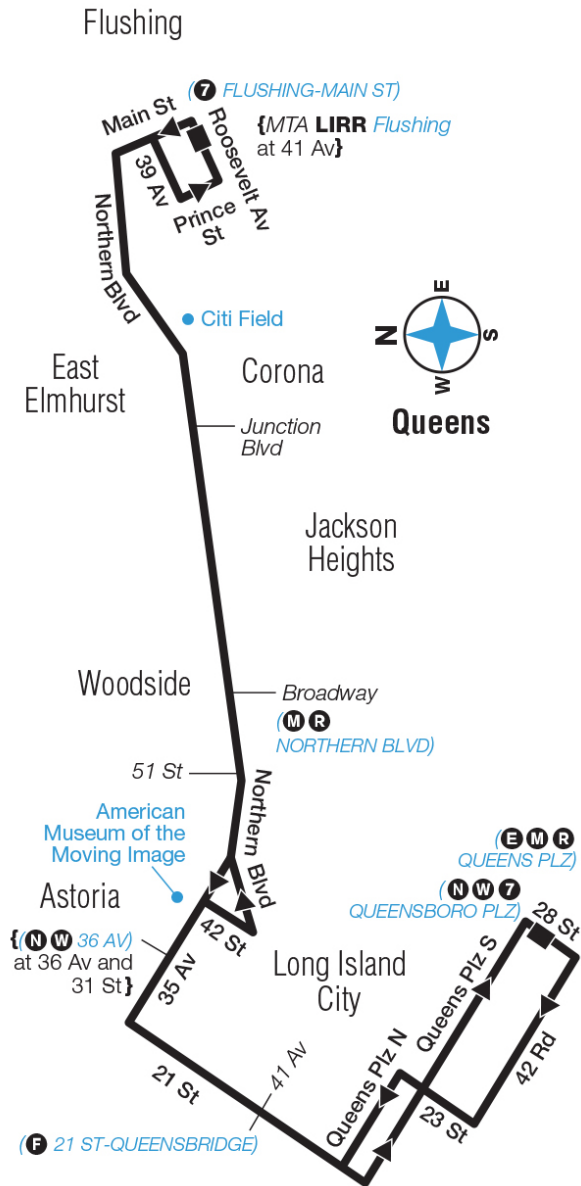

Q66

Bus Timetable
MTA Bus Company

Flushing - Long Island City Via Northern Blvd / 21St St / Queens Plaza

Local Service

For accessible subway stations, travel directions and other information:

Effective June 26, 2022

Visit www.mta.info or call us at 511

m_q066_16322_cs

Q66 MAP LEGEND

- Terminal
- MTA **LIRR**
  Railroad Station
- (F) STATION NAME
  Subway Connection
- Point of Interest