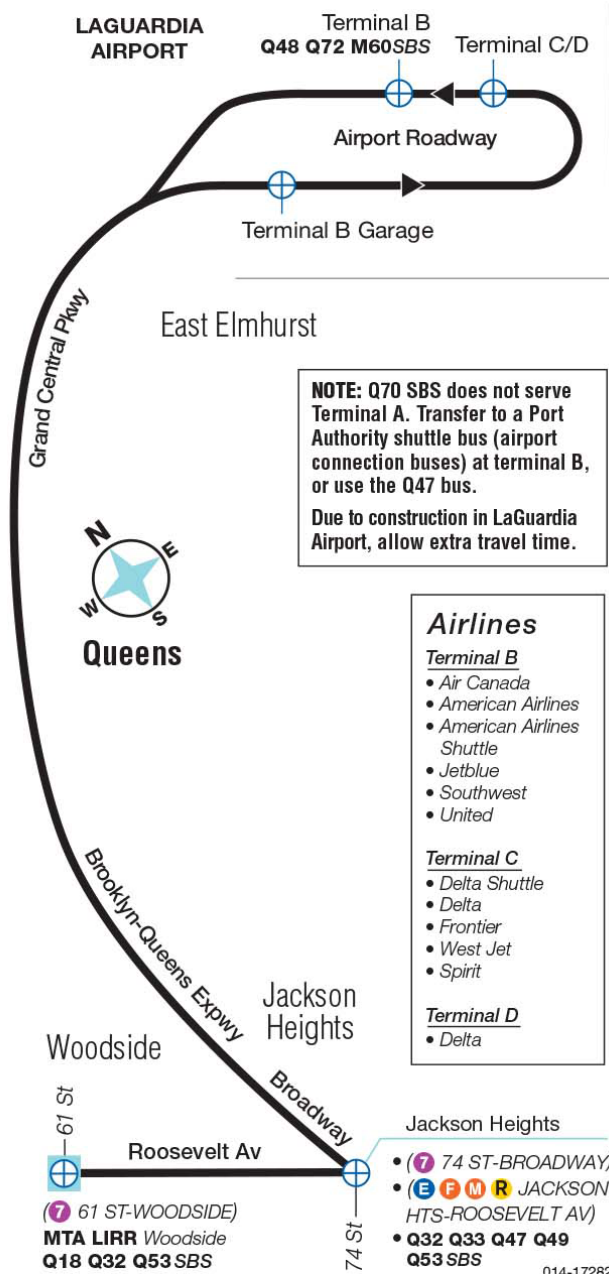

<b>Roosevelt Av / 61 St (R)</b>	<b>74 St / Roosevelt Av Station (7)</b>	<b>LGA / Terminal C / D (L)</b>	<b>Woodside Av / 61 St (W)</b>
3:50 PM	3:57 PM	4:07 PM	4:39 PM
4:00 PM	4:08 PM	4:18 PM	4:50 PM
4:10 PM	4:18 PM	4:28 PM	5:00 PM
4:20 PM	4:28 PM	4:38 PM	5:10 PM
4:30 PM	4:38 PM	4:48 PM	5:20 PM
4:40 PM	4:48 PM	4:58 PM	5:30 PM
4:50 PM	4:58 PM	5:08 PM	5:40 PM
5:00 PM	5:08 PM	5:18 PM	5:50 PM
5:10 PM	5:18 PM	5:28 PM	6:00 PM
5:20 PM	5:28 PM	5:38 PM	6:10 PM
5:30 PM	5:38 PM	5:48 PM	6:20 PM
5:40 PM	5:48 PM	5:58 PM	6:30 PM
5:50 PM	5:58 PM	6:08 PM	6:40 PM
6:00 PM	6:08 PM	6:18 PM	6:50 PM
6:10 PM	6:18 PM	6:28 PM	7:00 PM
6:20 PM	6:28 PM	6:38 PM	7:10 PM
6:30 PM	6:38 PM	6:48 PM	7:20 PM
6:40 PM	6:48 PM	6:58 PM	7:30 PM
6:50 PM	6:58 PM	7:08 PM	7:40 PM
7:00 PM	7:08 PM	7:18 PM	7:50 PM
7:10 PM	7:18 PM	7:28 PM	8:00 PM
7:20 PM	7:28 PM	7:38 PM	8:03 PM
7:30 PM	7:38 PM	7:48 PM	8:13 PM
7:40 PM	7:48 PM	7:58 PM	8:23 PM
7:50 PM	7:58 PM	8:08 PM	8:33 PM
8:00 PM	8:08 PM	8:18 PM	8:43 PM
8:10 PM	8:18 PM	8:28 PM	8:53 PM
8:20 PM	8:28 PM	8:38 PM	9:03 PM
8:30 PM	8:38 PM	8:48 PM	9:13 PM
8:40 PM	8:48 PM	8:58 PM	9:23 PM
8:50 PM	8:58 PM	9:08 PM	9:32 PM
9:00 PM	9:06 PM	9:15 PM	9:39 PM
9:10 PM	9:16 PM	9:25 PM	9:49 PM
9:20 PM	9:26 PM	9:35 PM	9:59 PM
9:30 PM	9:36 PM	9:45 PM	10:09 PM
9:40 PM	9:46 PM	9:55 PM	10:19 PM
9:50 PM	9:56 PM	10:05 PM	10:29 PM
10:00 PM	10:06 PM	10:15 PM	10:39 PM

<b>Roosevelt Av / 61 St (R)</b>	<b>74 St / Roosevelt Av Station (7)</b>	<b>LGA / Terminal C / D (L)</b>	<b>Woodside Av / 61 St (W)</b>
10:12 PM	10:18 PM	10:27 PM	10:51 PM
10:24 PM	10:30 PM	10:39 PM	11:03 PM
10:36 PM	10:42 PM	10:51 PM	11:15 PM
10:48 PM	10:54 PM	11:03 PM	11:25 PM
11:00 PM	11:05 PM	11:14 PM	11:36 PM
11:15 PM	11:20 PM	11:29 PM	11:51 PM
11:30 PM	11:35 PM	11:44 PM	12:06 AM
11:45 PM	11:50 PM	11:59 PM	12:21 AM

## Bus Timetable

MTA Bus Company

+selectbusservice

Effective January 3, 2021

For accessible subway stations, travel directions and other information:

Call 511 or visit [www.mta.info](http://www.mta.info)