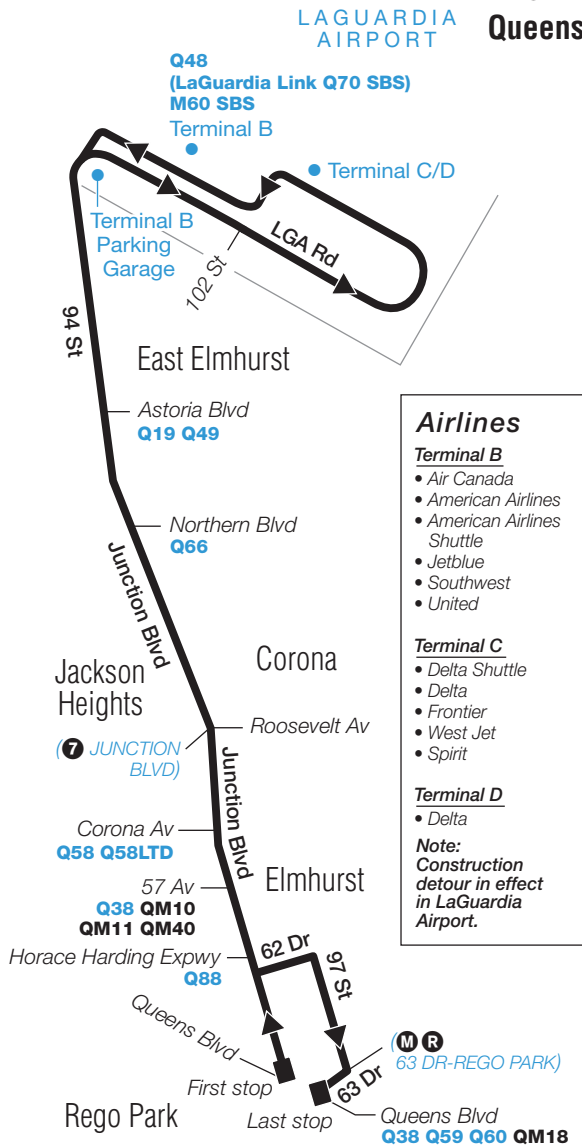

Q72

Bus Timetable
MTA Bus Company

Junction Blvd - LaGuardia Main Term

Local Service

Effective June 27, 2021

For accessible subway stations, travel directions and other information:

[Visit www.mta.info](http://www.mta.info) or call us at 511

NOTE:
Bus does not serve Terminal A.
Take Airport courtesy bus at Terminal B.

m_q072_21308

Q72 MAP LEGEND

- Terminal
- Point of Interest
- (R) STATION NAME
  Subway Connection