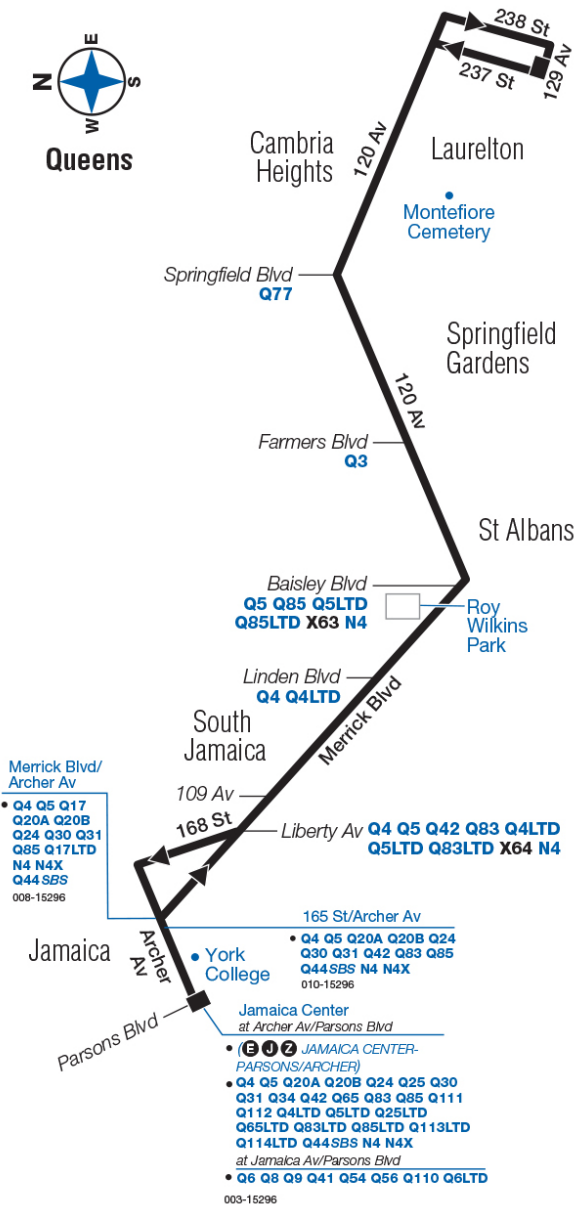

Q84

Bus Timetable New York City Transit

Laurelton - Jamaica via Merrick Blvd / 120th Av

Local Service

Effective September 4, 2022

For accessible subway stations, travel directions and other information:

[Visit www.mta.info](http://www.mta.info) or call us at 511