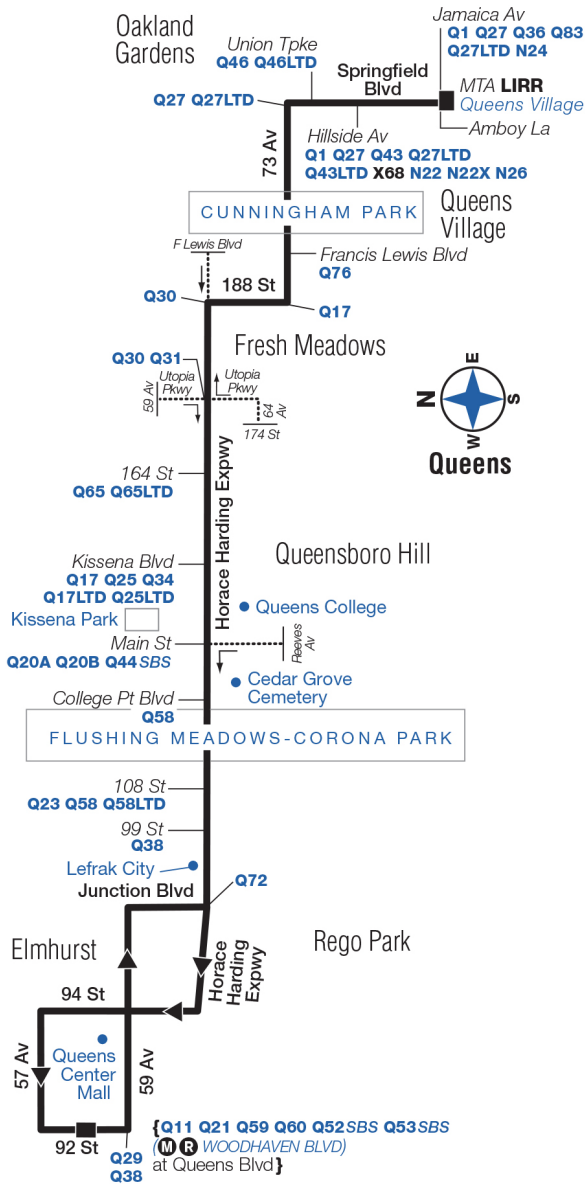

Q88

Bus Timetable New York City Transit

Elmhurst - Queens Village via Horace Harding Expwy / 73rd Av / Springfield Blvd

Local Service

For accessible subway stations, travel directions and other information:

Effective September 4, 2022

Visit www.mta.info or call us at 511

qu088a19345_cs

Q88 MAP LEGEND

Local/Limited/SBS Bus Transfers: shown in bold blue type.
Express Bus Transfers: shown in bold black type.

- Terminal
- ..... Supplemental Service School Days (early PM)
- (M) STATION NAME Subway Connection
- Point of Interest