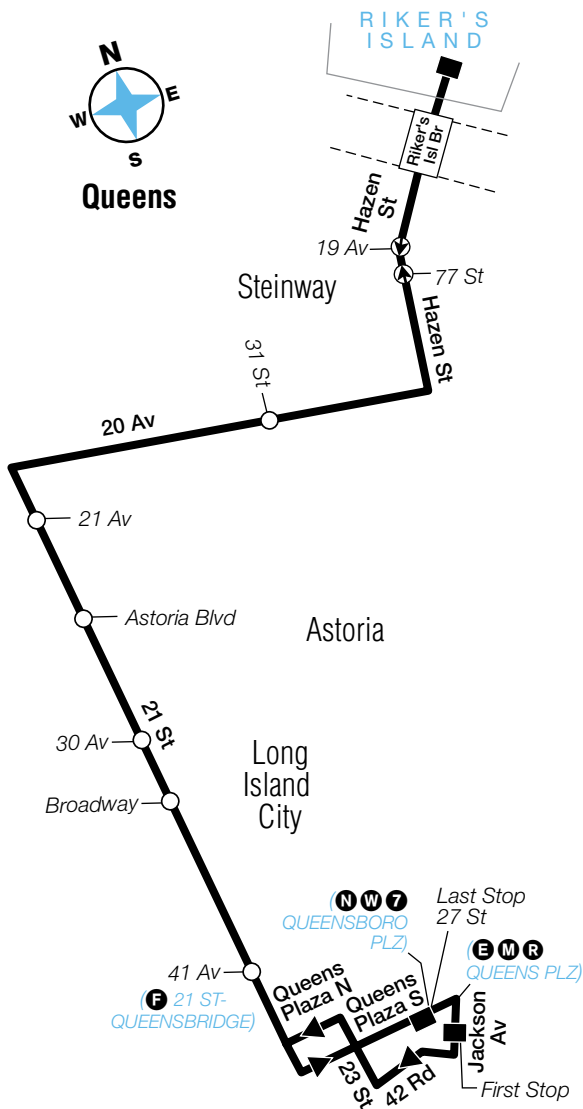

Q100 Sunday Service

From Riker's Island to Long Island City

Riker's Island	Steinway Hazen St/ 19 Av	Long Island City 21 St- Qnsbridge	Long Island City Queens Plz S/ 27 St
12:30	12:32	12:50	12:53
1:30	1:32	1:50	1:53
2:30	2:32	2:50	2:53
3:30	3:32	3:50	3:53
4:30	4:32	4:50	4:53
5:00	5:02	5:20	5:23
5:30	5:32	5:50	5:53
6:00	6:02	6:20	6:23
6:20	6:22	6:40	6:43
6:40	6:42	7:00	7:03
6:55	6:57	7:15	7:18
7:10	7:12	7:30	7:33
7:25	7:27	7:45	7:48
7:40	7:42	8:00	8:03
7:55	7:57	8:15	8:18
8:08	8:10	8:28	8:31
8:20	8:22	8:40	8:43
8:32	8:34	8:52	8:55
8:44	8:46	9:04	9:07
8:56	8:58	9:16	9:19
9:08	9:10	9:28	9:31
9:20	9:22	9:40	9:43

Queens

m_q100_19192

Q100 LIMITED-STOP MAP LEGEND

- Terminal
- Limited Stop
- (F STATION NAME) Subway Connection
- Stops in direction indicated

For Accessible subway stations, travel directions and other information: