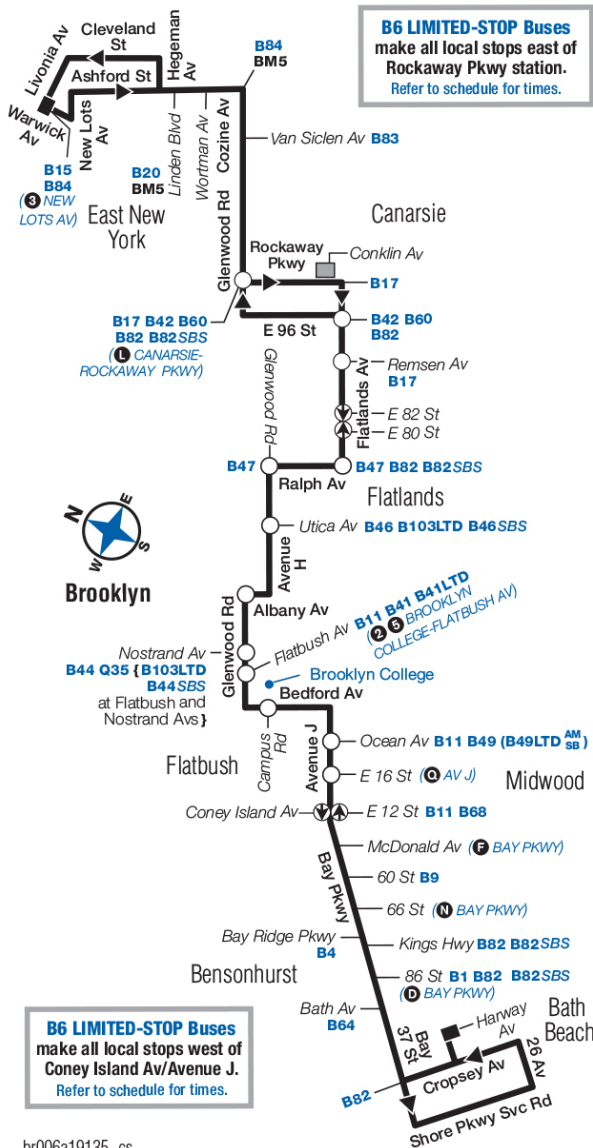

B6

Bus Timetable New York City Transit

Bath Beach - East New York via Bay Pkwy / Avenue J / Flatlands Av

Local and Limited-Stop Service

For accessible subway stations, travel directions and other information:

Effective September 4, 2022

Visit www.mta.info or call us at 511

br006a19135_cs

B6 MAP LEGEND

Local/Limited/SBS Bus Transfers: shown in bold blue type.

Express Bus Transfers: shown in bold black type.

■ Terminal

■ Part-time Terminal

(F) STATION NAME
Subway Connection

● Point of Interest

○ Limited-Stop

➔ Stops in direction indicated

(SB) South-bound