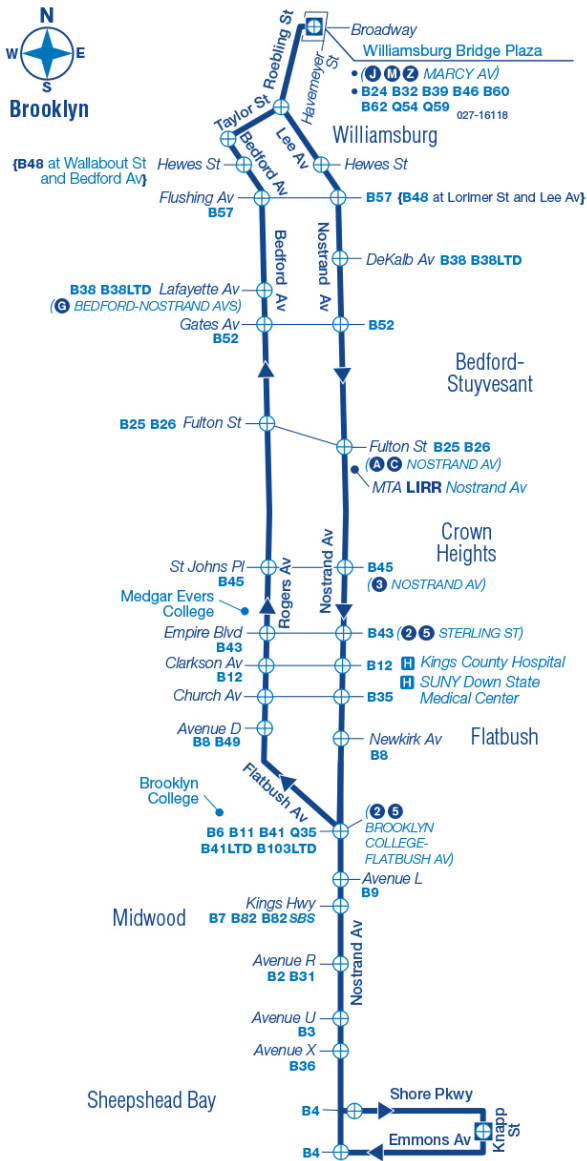

B44-SBS

Bus Timetable
New York City Transit

Sheepshead Bay - Williamsburg Select Bus Service via Nostrand Av

+selectbusservice

For accessible subway stations, travel directions and other information:

Effective June 30, 2024

Visit www.mta.info or call us at 511

br044s18253_cs

B44+selectbusservice MAP LEGEND

Local/Limited/SBS Bus Transfers: shown in bold light blue type.

- Terminal
- Stop
- Point of Interest
- (A) STATION NAME
  Subway Connection
- MTA LIRR
  Railroad Station