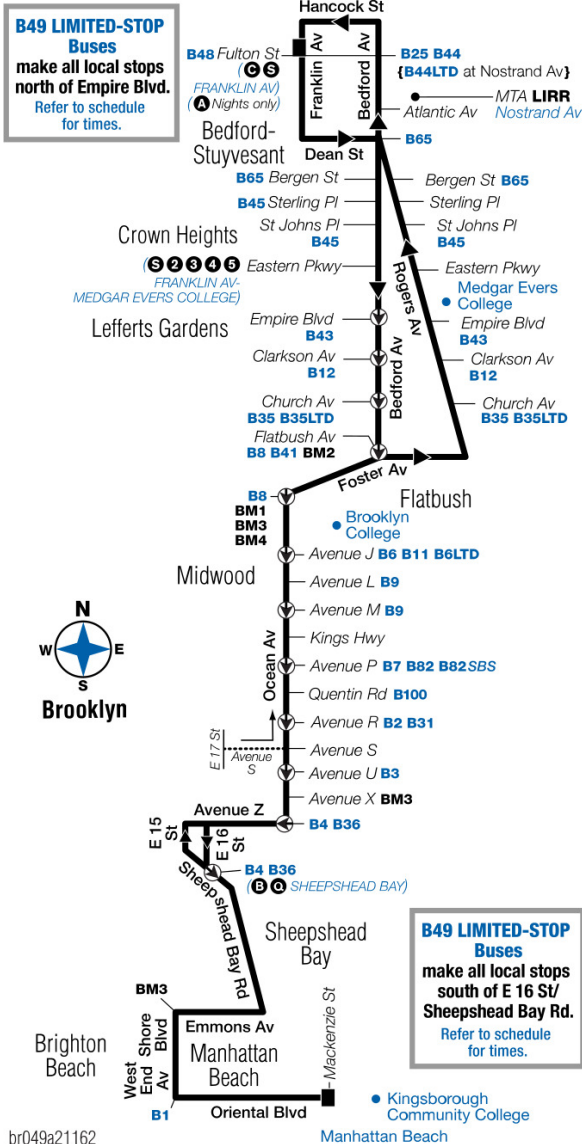

B49

Bus Timetable New York City Transit

Manhattan Beach - Bedford-Stuyvesant via Ocean Av / Bedford & Rogers Av

Local Service

For accessible subway stations, travel directions and other information:

Effective June 30, 2024

Visit www.mta.info or call us at 511

B49 MAP LEGEND

Local/Limited/SBS Bus Transfers: shown in bold blue type.

Express Bus Transfers: shown in bold black type.

■ Terminal

○ Limited-Stop

Ⓢ (STATION NAME)
Subway Connection

➔ Stops in direction indicated

MTA LIRR
Railroad Station

⋯ Supplemental Service School Days (early PM)

● Point of Interest