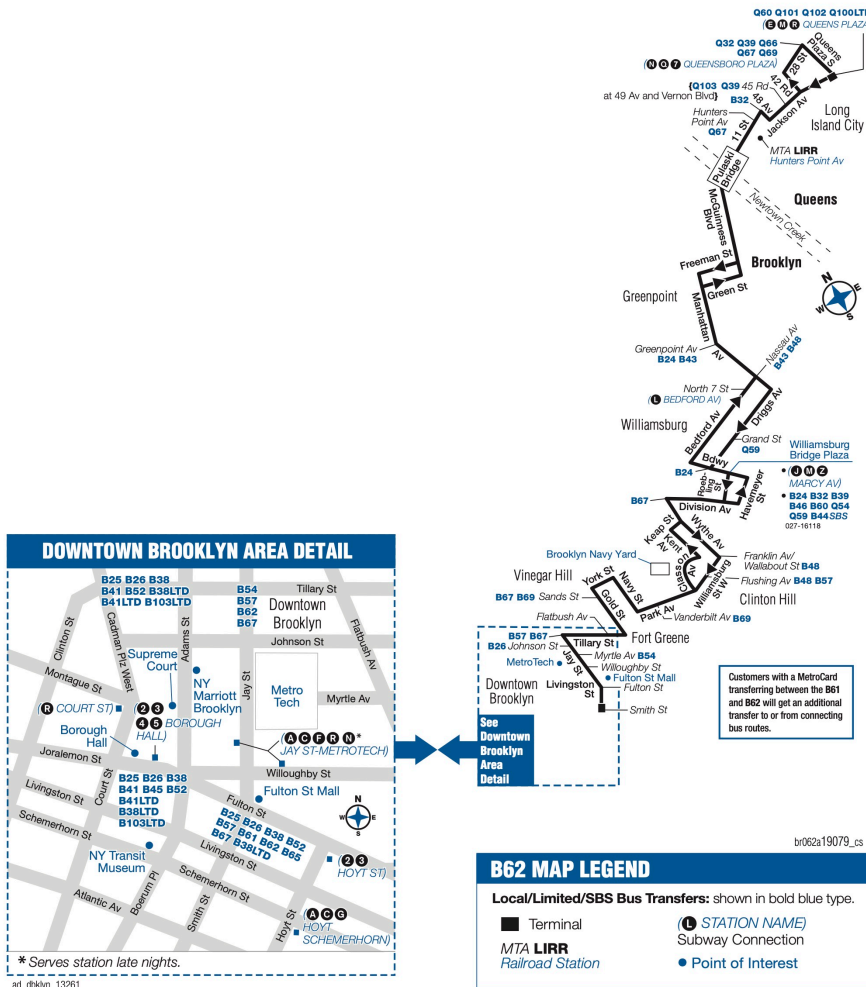

Bold times denote PM hours.

Queens Jackson Av / Queens Plaza South	Greenpoint Manhattan Av / Freeman St	Greenpoint Manhattan Av / Nassau Av	Williamsburg Driggs Av / Broadway	Williamsburg Wythe Av / Williamsburg St W	Vinegar Hill Gold St / York St	Dwntwn Bklyn Schermehorn St / Smith St
6:30	6:41	6:49	7:00	7:09	7:19	7:29
6:45	6:56	7:04	7:15	7:24	7:34	7:44
7:05	7:16	7:24	7:35	7:43	7:53	8:03
7:25	7:36	7:43	7:53	8:01	8:11	8:21
7:45	7:56	8:03	8:13	8:21	8:31	8:41
8:05	8:16	8:23	8:33	8:41	8:51	9:01
8:25	8:36	8:43	8:53	9:01	9:11	9:21
8:45	8:56	9:03	9:12	9:20	9:30	9:40
9:10	9:21	9:27	9:36	9:43	9:52	10:02
9:40	9:51	9:57	10:06	10:13	10:22	10:32
10:10	10:21	10:27	10:36	10:43	10:52	11:02
10:40	10:51	10:57	11:06	11:12	11:21	11:30
11:10	11:20	11:26	11:34	11:40	11:49	11:58
11:40	11:50	11:56	12:04	12:10	12:19	12:28
12:10	12:20	12:26	12:34	12:39	12:46	12:55

B62

Downtown Brooklyn - Long Island City via Bklyn Navy Yard / Manhattan Av / Jackson Av

Local Service

For accessible subway stations, travel directions and other information:

Effective March 31, 2024

Visit www.mta.info or call us at 511