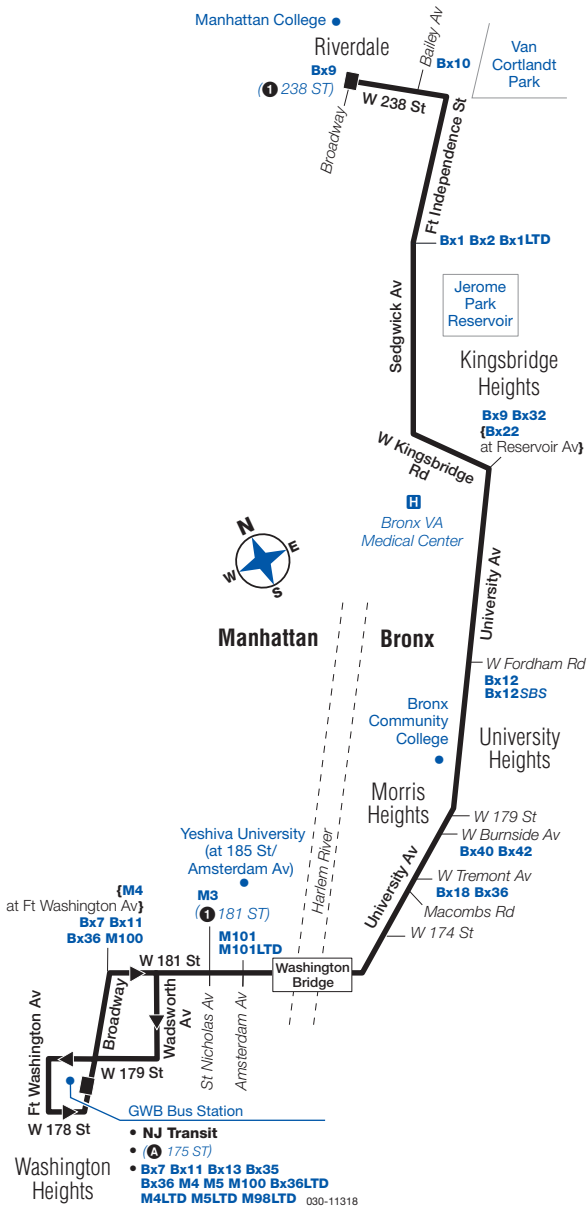

bx003a15208_cs

Bx3 MAP LEGEND

Local/Limited/SBS Bus Transfers: shown in bold blue type.

Terminal

Point of Interest

(1) STATION NAME

Subway Connection

For Accessible subway stations, travel directions and other information:

Call 511 or visit www.mta.info