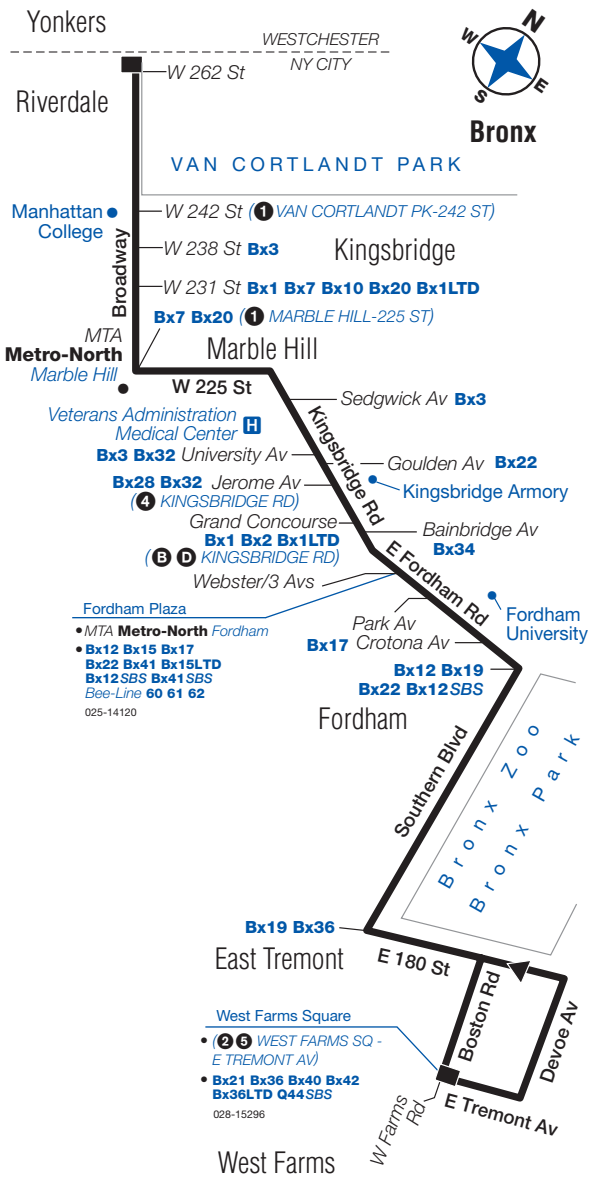

Bx9 MAP LEGEND

Local/Limited/SBS Bus Transfers: shown in bold blue type.

■ Terminal (1 STATION NAME) Subway Connection	● Point of Interest MTA Metro-North Railroad Station

For Accessible subway stations, travel directions and other information:
Call 511 or visit www.mta.info

bx009a15299_cs