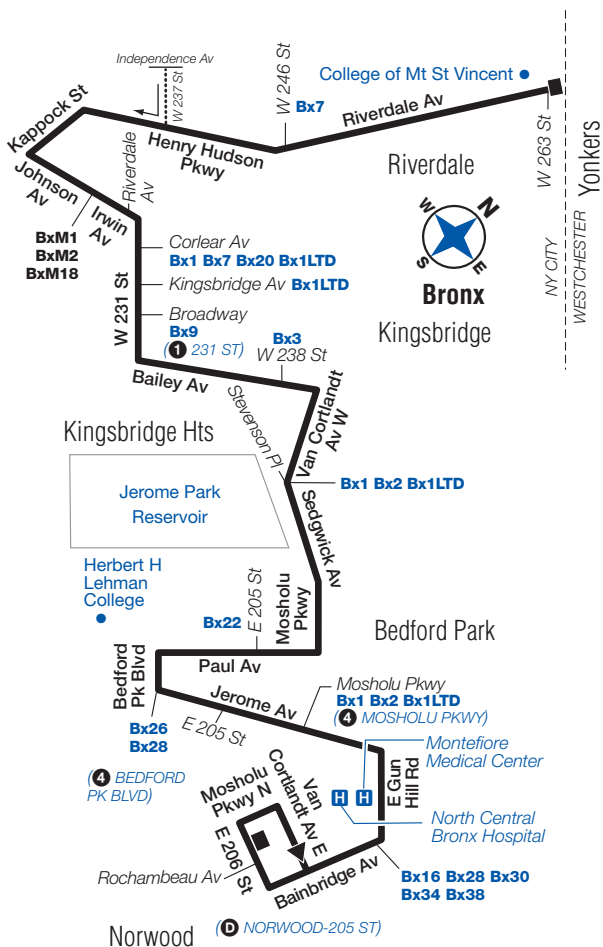

bx010a16208_cs

Bx10 MAP LEGEND

Local/Limited/SBS Bus Transfers: shown in bold blue type.
Express Bus Transfers: shown in bold black type.

Terminal

Point of Interest

(1) STATION NAME

..... Supplemental Service School Days (early PM)

Subway Connection

For Accessible subway stations, travel directions and other information:

Call 511 or visit www.mta.info