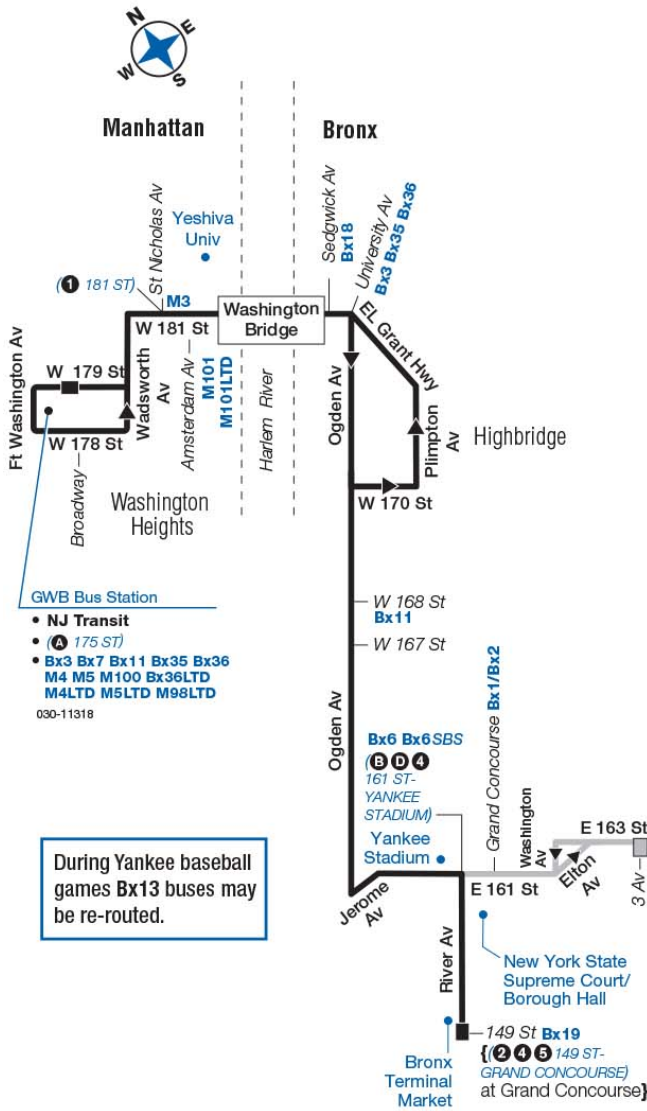

Bx13

Bus Timetable
New York City Transit

George Washington Bridge - Bronx Terminal Market via W 181st St / Ogden Av / River Av

Local Service

For accessible subway stations, travel directions and other information:

Bx Termnl Mkt River Av / E 150 St	Yankee Stadium E 161 St / River Av	Highbridge Ogden Av / W 167 St	Highbridge Edward L Grant Hy / University Av	GWB Bus Station W 179 St / Broadway
12:32	12:36	12:43	12:49	12:54
1:02	1:06	1:13	1:19	1:24

Effective September 5, 2021

Visit www.mta.info or call us at 511

bx013a20279_cs

Bx13 MAP LEGEND

Local/Limited/SBS Bus Transfers: shown in bold blue type.

- Terminal
- Part-time Terminal
- (D) STATION NAME
Subway Connection
- Weekday morning service only
- Point of Interest