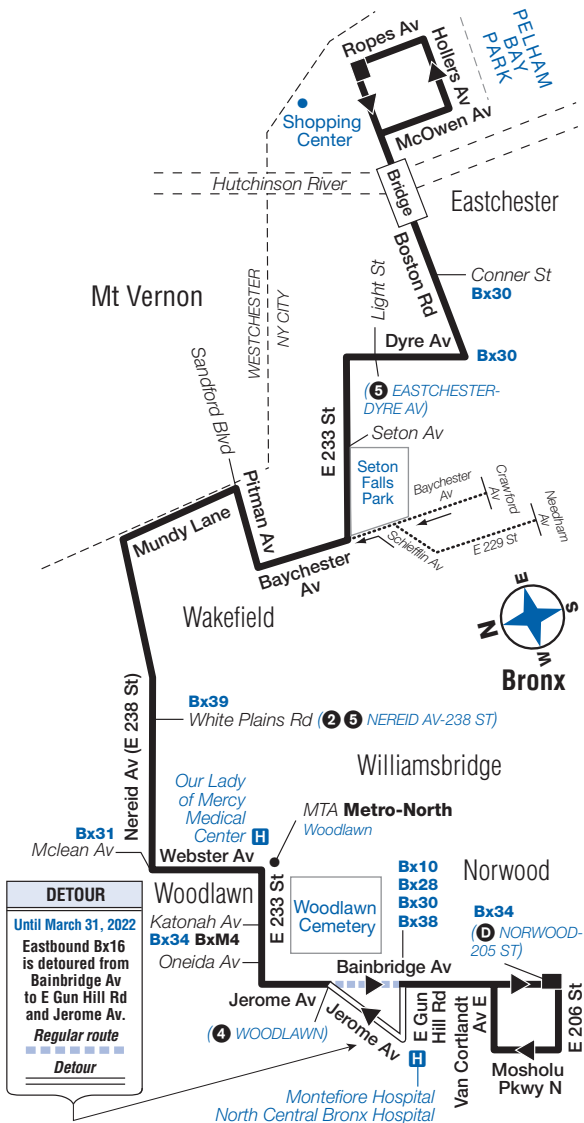

bx016a21278_cs

Bx16 MAP LEGEND

Local/Limited/SBS Bus Transfers: shown in bold blue type.

Express Bus Transfers: shown in bold black type.

Terminal

MTA **Metro-North**
Railroad Station

(5) STATION NAME

Subway Connection

..... Supplemental Service

School Days (early PM)

• Point of Interest

For Accessible subway stations, travel directions and other information:

Call 511 or visit www.mta.info