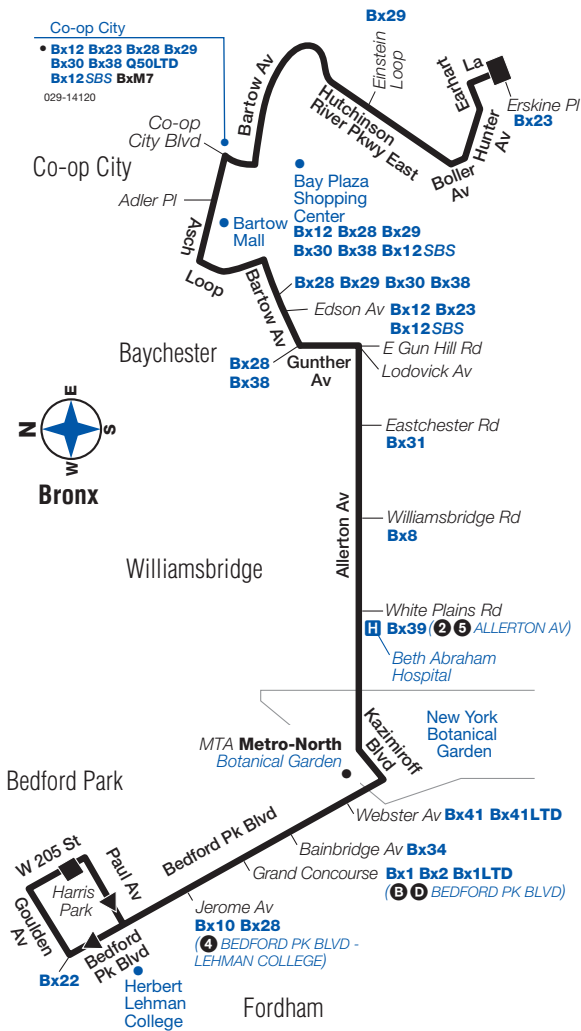

bx026a17062_cs

Bx26 MAP LEGEND

Local/Limited/SBS Bus Transfers: shown in bold blue type.
Express Bus Transfers: shown in bold black type.

Terminal

(2) STATION NAME

Subway Connection

MTA **Metro-North**
Railroad Station

• Point of Interest

For Accessible subway stations, travel directions
and other information:

Call 511 or visit www.mta.info