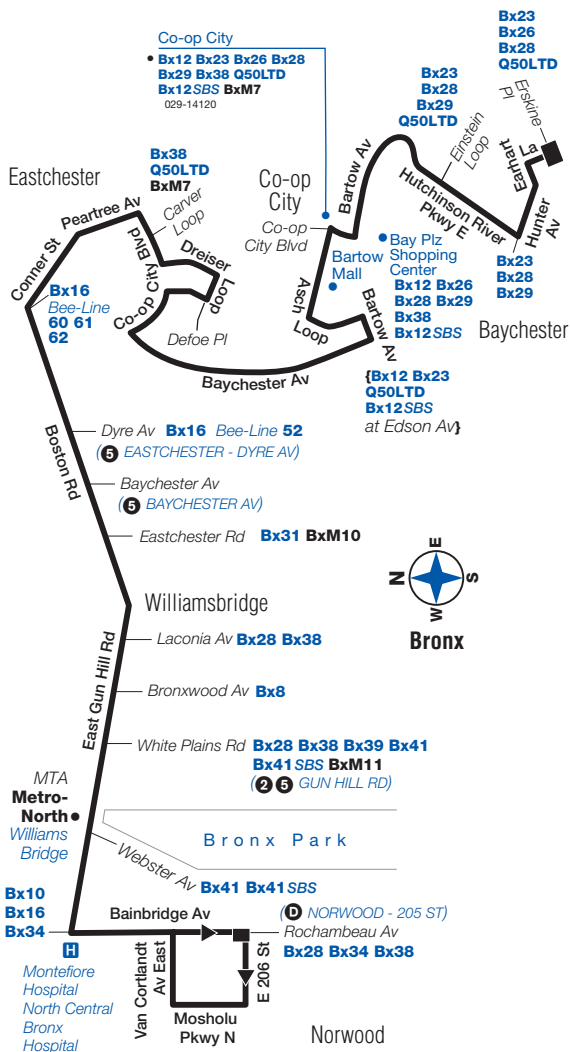

bx030a16105_cs

Bx30 MAP LEGEND

Local/Limited/SBS Bus Transfers: shown in bold blue type.

Express Bus Transfers: shown in bold black type.

Terminal

MTA **Metro-North**
Railroad Station

Point of Interest

(5) **STATION NAME**
Subway Connection

For Accessible subway stations, travel directions and other information:

Call 511 or visit www.mta.info