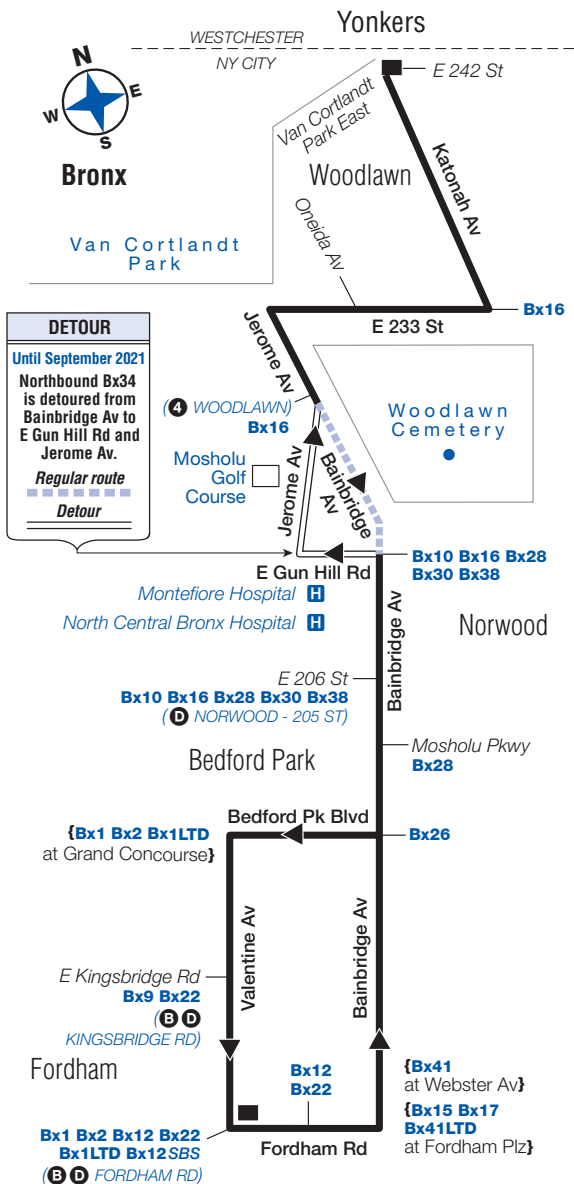

bx034a21069_cs

Bx34 MAP LEGEND

Local/Limited/SBS Bus Transfers: shown in bold blue type.

Terminal

Point of Interest

(D STATION NAME)

Subway Connection

For Accessible subway stations, travel directions and other information:

Call 511 or visit www.mta.info