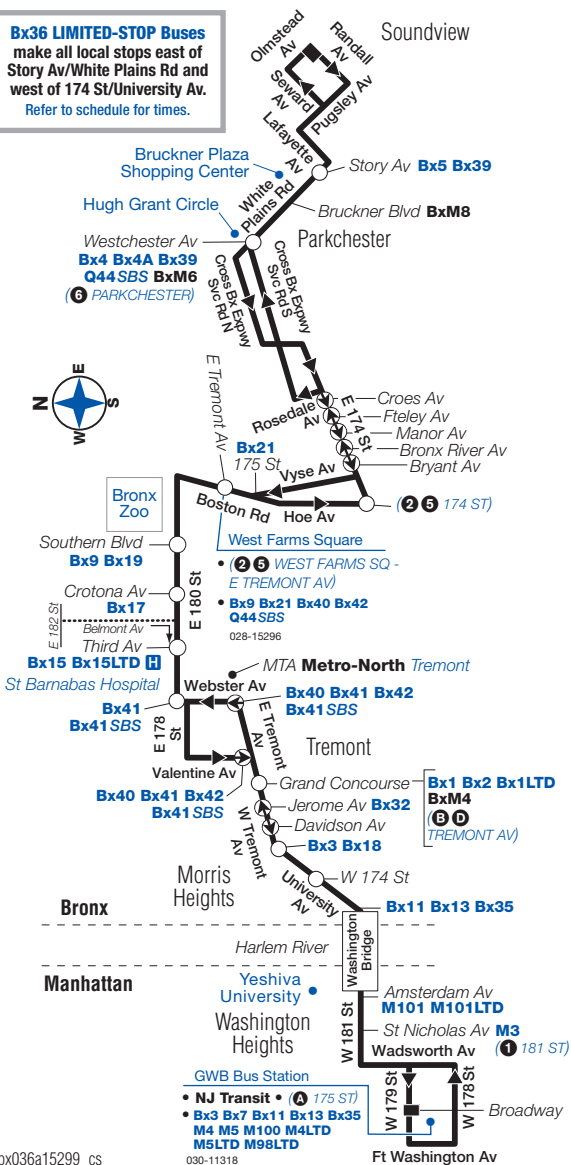

Bx36 LIMITED-STOP Buses make all local stops east of Story Av/White Plains Rd and west of 174 St/University Av.
Refer to schedule for times.

bx036a15299_cs

030-11318

Bx36 MAP LEGEND

Local/Limited/SBS Bus Transfers: shown in bold blue type.

Express Bus Transfers: shown in bold black type.

■ Terminal

○ Limited Stop

(6 STATION NAME)
Subway Connection

➔ Stops in direction indicated

MTA **Metro-North**
Railroad Station

● Point of Interest

..... Supplemental Service School Days (early PM)

For Accessible subway stations, travel directions and other information:

Call 511 or visit www.mta.info