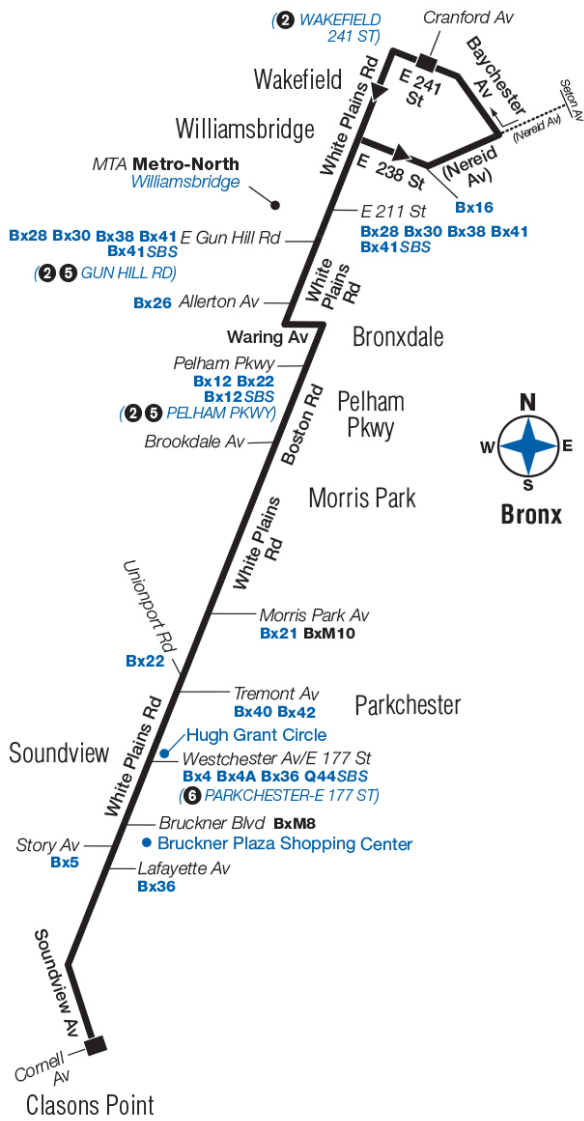

Bx39

Bus Timetable New York City Transit

Wakefield - Clasons Pt via White Plains Rd

Local Service

Effective January 2, 2022

For accessible subway stations, travel directions and other information:

[Visit www.mta.info](http://www.mta.info) or call us at 511

bx039a18323_cs

Bx39 MAP LEGEND

Local/Limited/SBS Bus Transfers: shown in bold blue type.

Express Bus Transfers: shown in bold black type.

■ Terminal

● Point of Interest

(6) STATION NAME
Subway Connection

..... Supplemental Service
School Days (early PM)

MTA **Metro-North**
Railroad Station