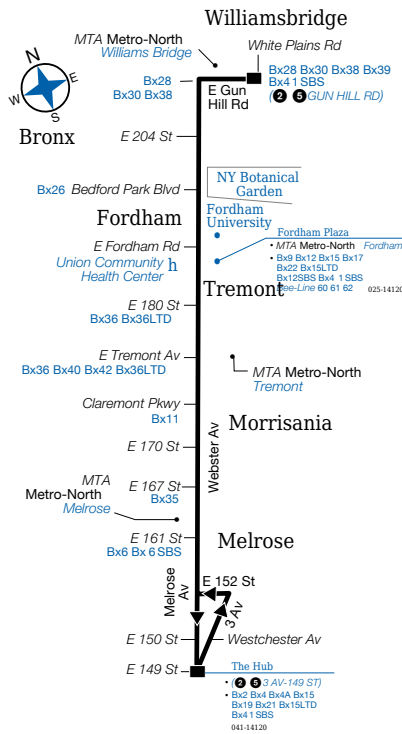

Bx41

Bus Timetable
New York City Transit

Williamsbridge - The Hub via Webster Av

Local Service

Effective September 5, 2021

For accessible subway stations, travel directions and other information:

[Visit www.mta.info](http://www.mta.info) or call us at 511