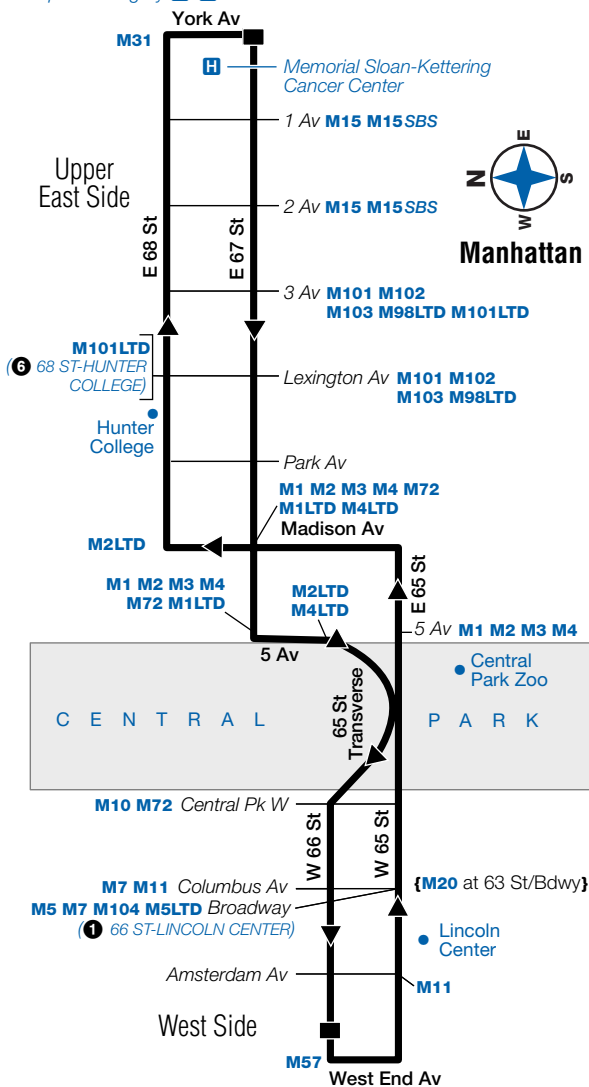

Hospital for Special Surgery **H** **H** New York Weill Medical Center

ma066a19039_cs

M66 MAP LEGEND

Local/Limited/SBS Bus Transfers: shown in bold blue type.

Terminal

● Point of Interest

(1) STATION NAME

Subway Connection

For Accessible subway stations, travel directions and other information:

Call 511 or visit www.mta.info