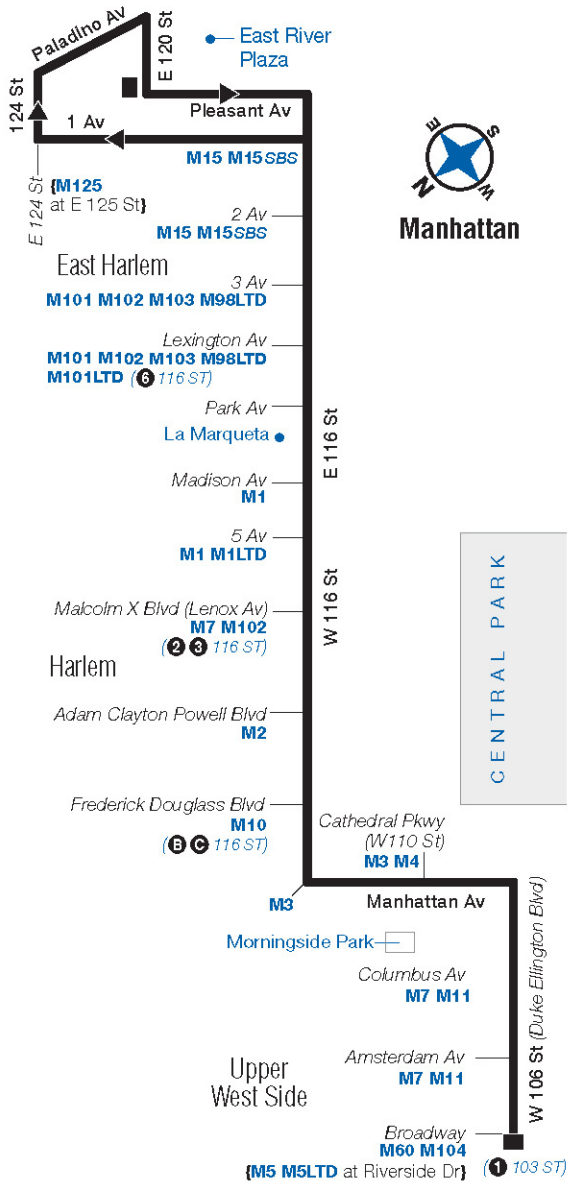

Bold times denote PM hours.

East Harlem Pleasant Av / E 120 St	East Harlem E 116 St / Pleasant Av	Harlem E 116 St / Madison Av	Harlem W 116 St / Malcolm X Bl	Harlem W 116 St / Fred Douglass Bl	Upper W Side W 106 St / Columbus Av	Upper W Side W 106 St / Broadway
5:00	5:01	5:10	5:13	5:17	5:24	5:26
5:12	5:13	5:22	5:25	5:29	5:36	5:38
5:24	5:25	5:34	5:37	5:41	5:48	5:50
5:36	5:37	5:46	5:49	5:53	6:00	6:02
5:48	5:49	5:58	6:01	6:05	6:12	6:14
6:00	6:01	6:10	6:13	6:17	6:24	6:26
6:12	6:13	6:22	6:25	6:29	6:36	6:38
6:24	6:25	6:34	6:37	6:41	6:48	6:50
6:36	6:37	6:46	6:49	6:53	7:00	7:02
6:48	6:49	6:58	7:01	7:04	7:11	7:13
7:00	7:01	7:09	7:12	7:15	7:22	7:24
7:12	7:13	7:21	7:24	7:27	7:34	7:36
7:24	7:25	7:33	7:36	7:39	7:46	7:48
7:36	7:37	7:45	7:48	7:51	7:58	8:00
7:48	7:49	7:57	8:00	8:03	8:10	8:12
8:03	8:04	8:12	8:15	8:18	8:25	8:27
8:18	8:19	8:27	8:30	8:33	8:40	8:42
8:33	8:34	8:42	8:45	8:48	8:55	8:57
8:51	8:52	9:00	9:03	9:06	9:12	9:14
9:11	9:12	9:19	9:22	9:25	9:31	9:33
9:31	9:32	9:39	9:42	9:45	9:51	9:53
9:51	9:52	9:59	10:02	10:04	10:10	10:12
10:11	10:12	10:18	10:20	10:22	10:28	10:30
10:31	10:32	10:38	10:40	10:42	10:48	10:50
11:00	11:01	11:07	11:09	11:11	11:17	11:19
11:30	11:31	11:37	11:39	11:41	11:47	11:49
12:00	12:01	12:07	12:09	12:11	12:17	12:19
12:30	12:31	12:37	12:39	12:41	12:47	12:49
1:00	1:01	1:05	1:07	1:09	1:13	1:15
1:30	1:31	1:35	1:37	1:39	1:43	1:45

M116

Bus Timetable
New York City Transit

West Side - East Harlem via 116th St Crosstown

Local Service

Effective June 26, 2022

For accessible subway stations, travel directions and other information:

[Visit www.mta.info](http://www.mta.info) or call us at 511