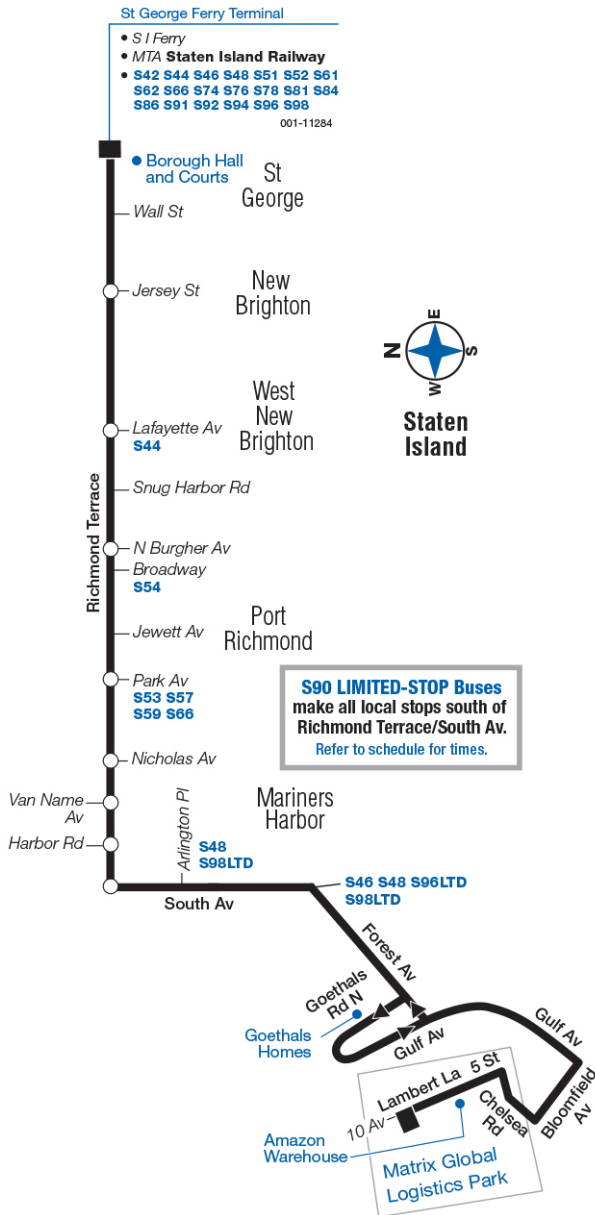

s40/s90

Bus Timetable
New York City Transit

St. George - Amazon via Richmond Terrace

Local and Limited-Stop Service

Effective June 26, 2022

For accessible subway stations, travel directions and other information:

[Visit www.mta.info](http://www.mta.info) or call us at 511

si040a21081_cs

S40/S90 MAP LEGEND

Local/Limited/SBS Bus Transfers: shown in bold blue type.

■ Terminal

○ Limited-Stop

MTA **SIR** Railway Station

● Point of Interest