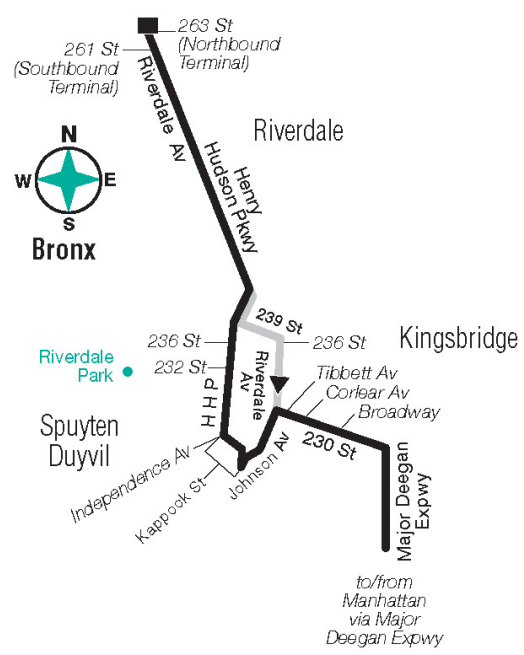

BxM2 Sunday**To West Midtown**

Riverdale Riverdale Av / W 261 St	Riverdale Henry Hudson Pky W / W 239 St	Spuyten Duyvil Kappock St / Johnson Av	Marble Hill W 230 St / Broadway	Upper E Side 5 Av / W 98 St	West Side Broadway / W 63 St	W Midtown 7 Ave / W 34 St
8:00	8:07	8:15	8:18	8:34	8:46	8:54
9:00	9:07	9:17	9:21	9:39	9:54	10:04
10:00	10:07	10:17	10:21	10:39	10:54	11:04
11:00	11:07	11:17	11:21	11:42	11:59	12:12
12:00	12:07	12:17	12:21	12:42	12:59	1:12
1:00	1:07	1:17	1:21	1:46	2:03	2:18
2:00	2:07	2:15	2:19	2:44	3:01	3:16
3:00	3:07	3:15	3:19	3:44	4:01	4:16
4:00	4:07	4:15	4:19	4:44	5:01	5:16
5:00	5:07	5:15	5:19	5:44	6:01	6:16
6:00	6:07	6:15	6:19	6:41	6:56	7:11
7:00	7:07	7:15	7:19	7:41	7:56	8:11
8:00	8:07	8:15	8:19	8:37	8:50	9:03
9:00	9:06	9:13	9:17	9:35	9:48	10:01
10:00	10:06	10:13	10:17	10:35	10:48	11:01

BxM2

Bus Timetable MTA Bus Company

Riverdale - West Midtown Via Riverdale / H. Hudson / 6Th & 7Th Av

Local Service

Effective June 26, 2022

For accessible subway stations, travel directions and other information:

Visit www.mta.info or call us at 511

m_bxm002_16284_cs

BxM2 MAP LEGEND

- Terminal
- Part-time Service
- (A STATION NAME) Subway Connection
- Point of Interest

BxM2 Bus Stops to Manhattan

Stops in the Bronx Pick-Up Only