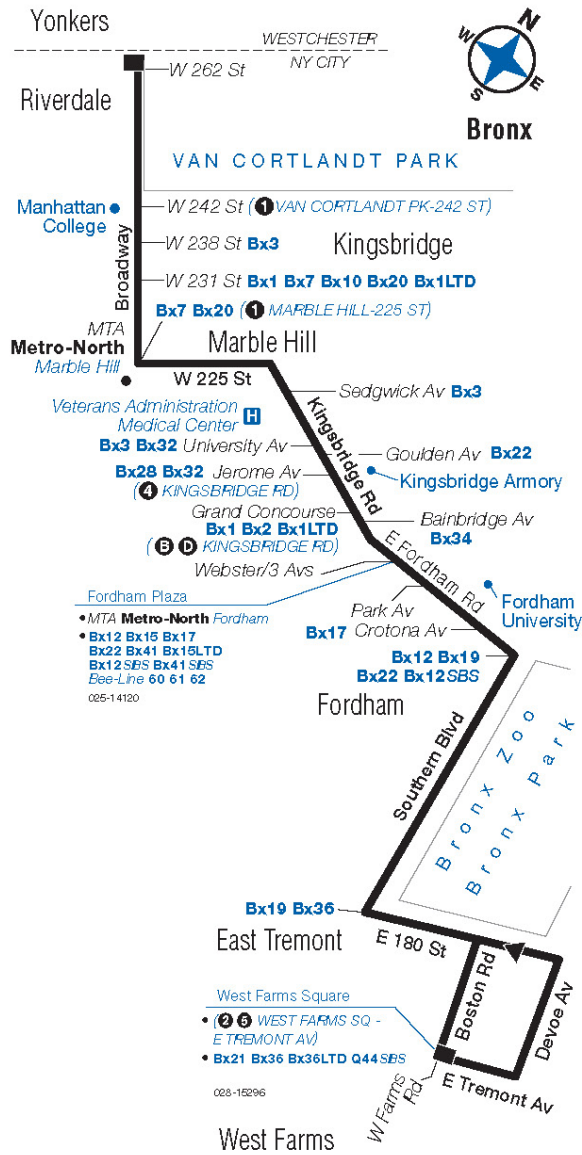

Bx9

Bus Timetable New York City Transit

Riverdale - West Farms Sq via Broadway / Kingsbridge Rd / Southern Blvd

Local Service

For accessible subway stations, travel directions and other information:

Effective September 3, 2023

Visit www.mta.info or call us at 511

bx009a15299_cs

Bx9 MAP LEGEND

Local/Limited/SBS Bus Transfers: shown in bold blue type.

- Terminal
- Point of Interest
- (1) STATION NAME
  Subway Connection
- MTA Metro-North
  Railroad Station