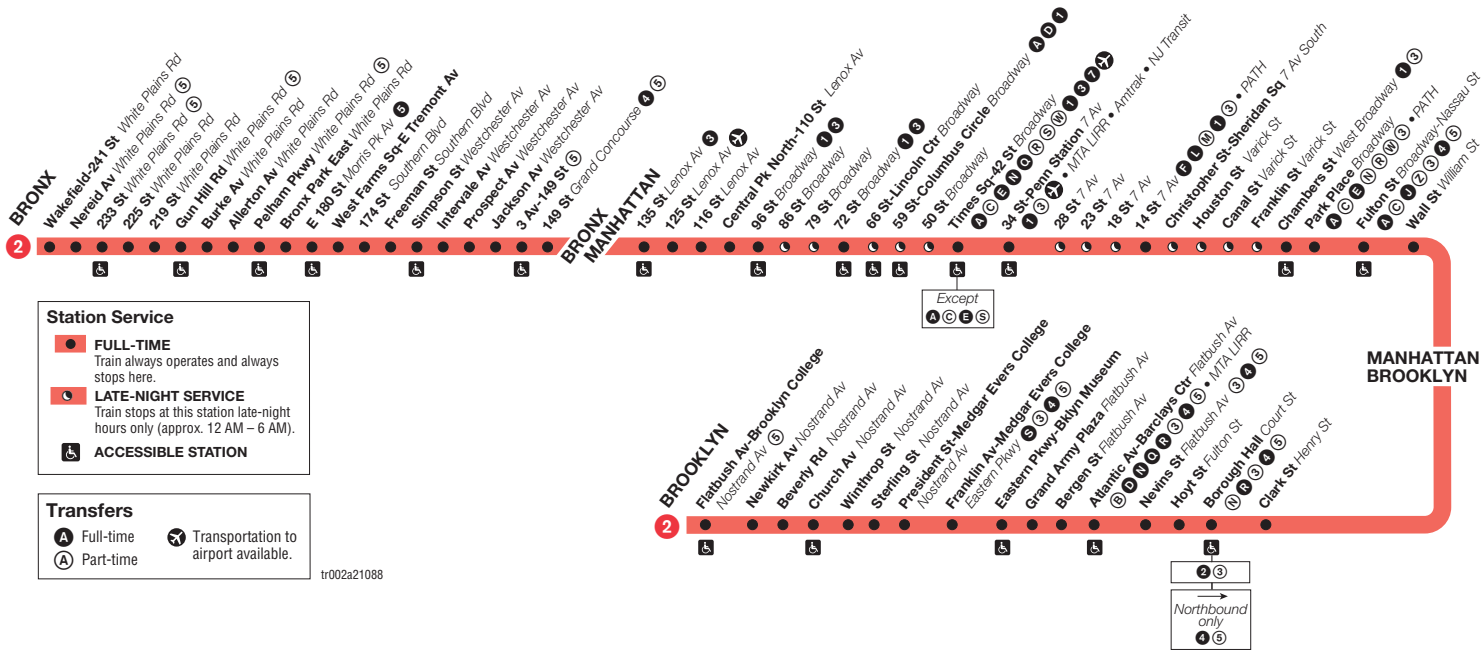

2 7 Avenue Express