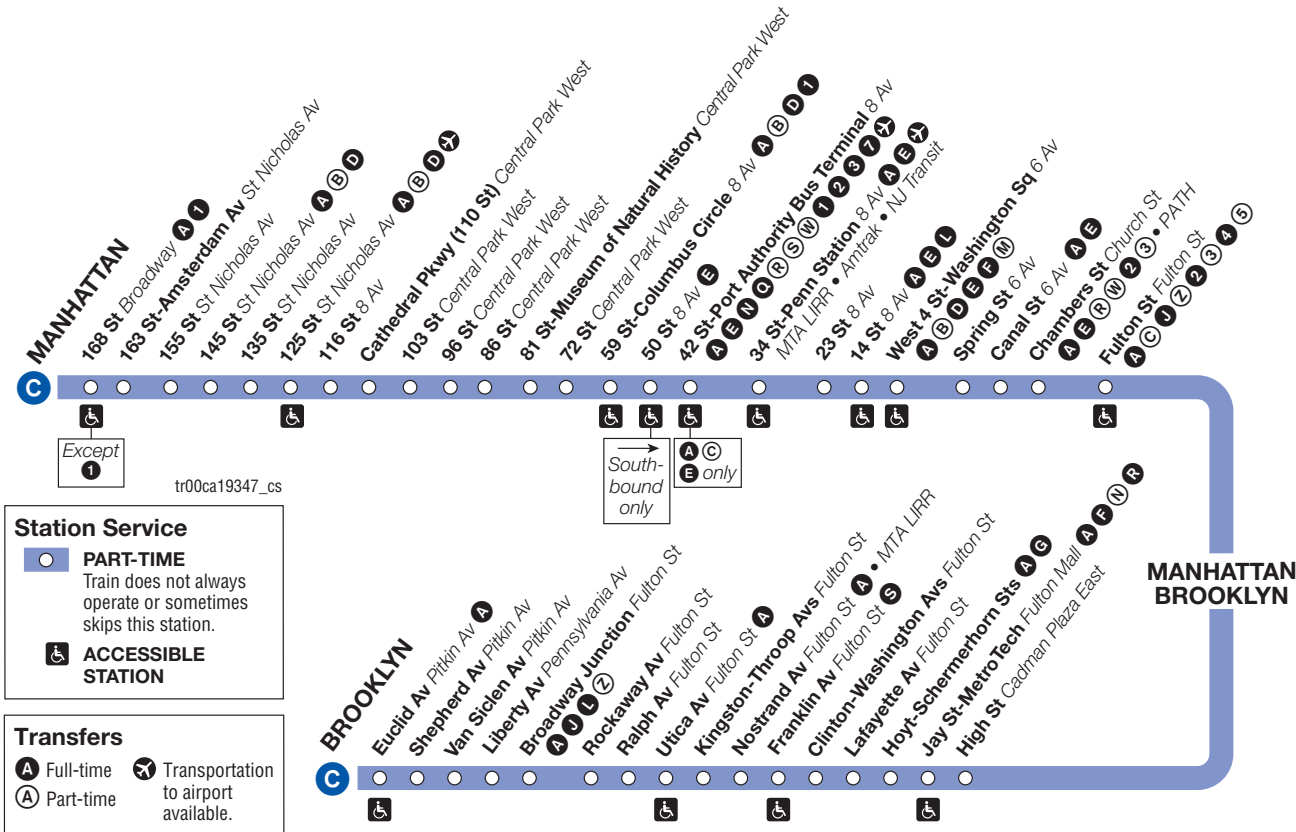

C 8 Avenue Local