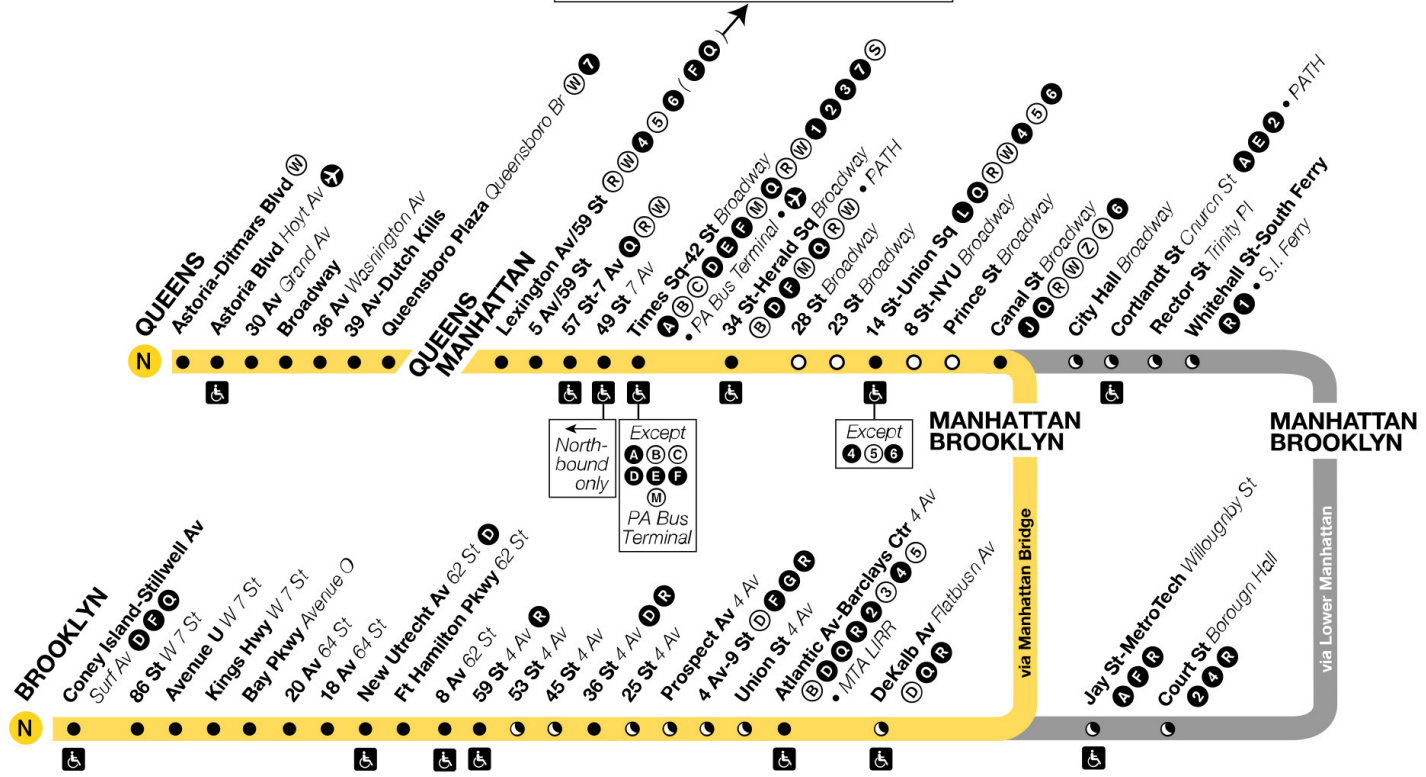

N Broadway Express

Station Service

- **FULL-TIME**
  Train always operates and always stops here.
- **PART-TIME**
  Train does not always operate or sometimes skips this station.
- **LATE-NIGHT SERVICE**
  Train stops at this station late-night hours only (approx. 10 PM - 6:30 AM).
- **LATE-NIGHT SERVICE**
  Train stops at this station late-night hours only (approx. 11 PM - 5:30 AM).
- **ACCESSIBLE STATION**

Transfers

- **A** Full-time
- **A** Part-time
- **T** Transportation to airport available.

Using MetroCard only, the single free transfer provided after first swipe can be used at:
F **C** at Lexington Av/63 St station.
by walking via street from this station. If the transfer was used, a full fare will be deducted.

tr00na22004