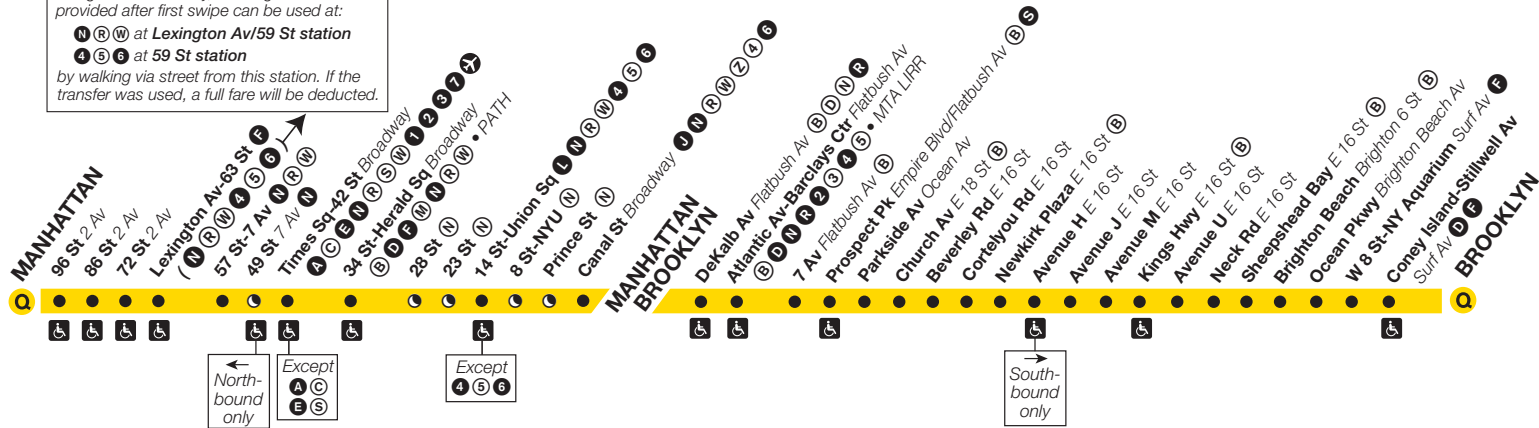

Effective
November 8, 2020

New York City Transit

Subway Timetable

Now: Second Avenue Service

Q trains operate between Coney Island-Stillwell Av, Brooklyn, and 96 St/Second Av, Manhattan, at all times. In Manhattan, **Q** service operates on Second Av stopping at 96 St, 86 St, 72 St, then Lexington Av/63 St, and 57 St/7 Av. **Q** service runs express on Broadway (except late

Q Second Avenue/Broadway Express/Brighton Local

Using MetroCard only, the single free transfer provided after first swipe can be used at:

N R W at Lexington Av/59 St station

4 5 6 at 59 St station

by walking via street from this station. If the transfer was used, a full fare will be deducted.

Saturday Service

Q Manhattan-bound

From Stillwell Av, Brooklyn, to 96 St-2 Av, Manhattan

Stillwell Av	Brighton Bch	Kings Hwy	Church Av	Atlantic Av- Barclays Ctr	DeKalb Av	Canal St	23 St	34 St Herald Sq	57 St 7 Av	Lex 63 St	96 St 2 Av
Local service in Manhattan											
1:41	1:46	1:53	2:03	2:12	2:13	2:21	2:28	2:30	2:36	2:39	2:47
2:01	2:06	2:13	2:23	2:32	2:33	2:41	2:48	2:50	2:56	2:59	3:07
2:21	2:26	2:33	2:43	2:52	2:53	3:01	3:08	3:10	3:16	3:19	3:27
2:41	2:46	2:53	3:03	3:12	3:13	3:21	3:28	3:30	3:36	3:39	3:47
3:01	3:06	3:13	3:23	3:32	3:33	3:41	3:48	3:50	3:56	3:59	4:07
3:21	3:26	3:33	3:43	3:52	3:53	4:01	4:08	4:10	4:16	4:19	4:27
3:41	3:46	3:53	4:03	4:12	4:13	4:21	4:28	4:30	4:36	4:39	4:47
4:01	4:06	4:13	4:23	4:32	4:33	4:41	4:48	4:50	4:56	4:59	5:07
4:21	4:26	4:33	4:43	4:52	4:53	5:01	5:08	5:10	5:16	5:19	5:27
4:41	4:46	4:53	5:03	5:12	5:13	5:21	5:28	5:30	5:36	5:39	5:47
5:01	5:06	5:13	5:23	5:32	5:33	5:41	5:48	5:50	5:56	5:59	6:07
5:16	5:21	5:28	5:38	5:47	5:48	5:56	6:03	6:05	6:10	6:12	6:18