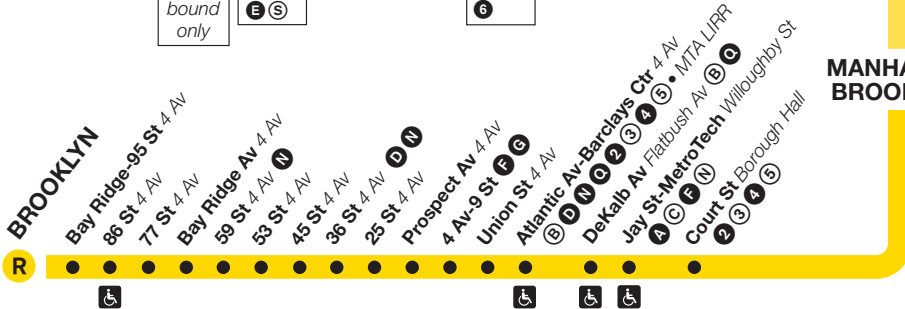

Using MetroCard only, the single free transfer provided after first swipe can be used at:
F Q at **Lexington Av/63 St** station.
by walking via street from this station. If the transfer was used, a full fare will be deducted.

Station Service

- **FULL-TIME**
  Train always operates and always stops here.
- **PART-TIME**
  Train does not always operate or sometimes skips this station.
- **ACCESSIBLE STATION**

Transfers

- **A** Full-time
- **A** Part-time
- **T** Transportation to airport available.

← North-bound only

Except
A C
E S

Except
4 5
6