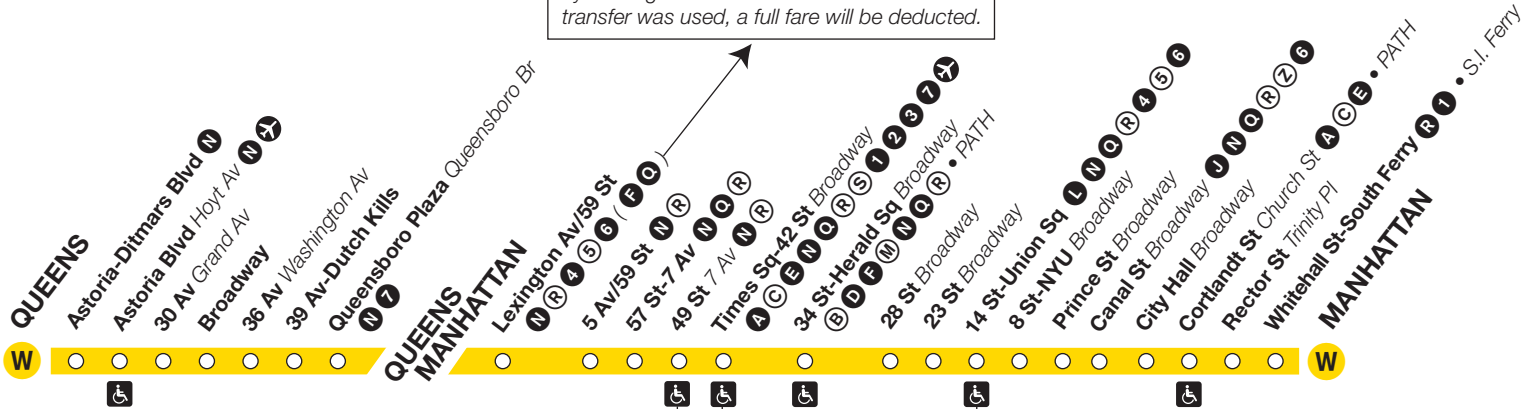

Effective
November 8, 2020

New York City Transit

Subway Timetable

W trains operate, weekdays only, between Ditmars Blvd, Queens, and Whitehall St-South Ferry, Manhattan, at all times except late nights.

All **W** trains provide local service.

W Broadway Local

Using MetroCard only, the single free transfer provided after first swipe can be used at:
F Q at **Lexington Av/63 St** station.
 by walking via street from this station. If the transfer was used, a full fare will be deducted.

Service terminates at 86 St-Gravesend Station at *10:00 AM, ^10:48 AM, #10:05 PM.

Bold times denote PM hours.

Weekday Service

W Queens-bound

From Whitehall St-South Ferry, Manhattan, to Ditmars Blvd, Queens

Service begins at 86 St-Gravesend Station at *7:04 AM, ^4:33 PM.