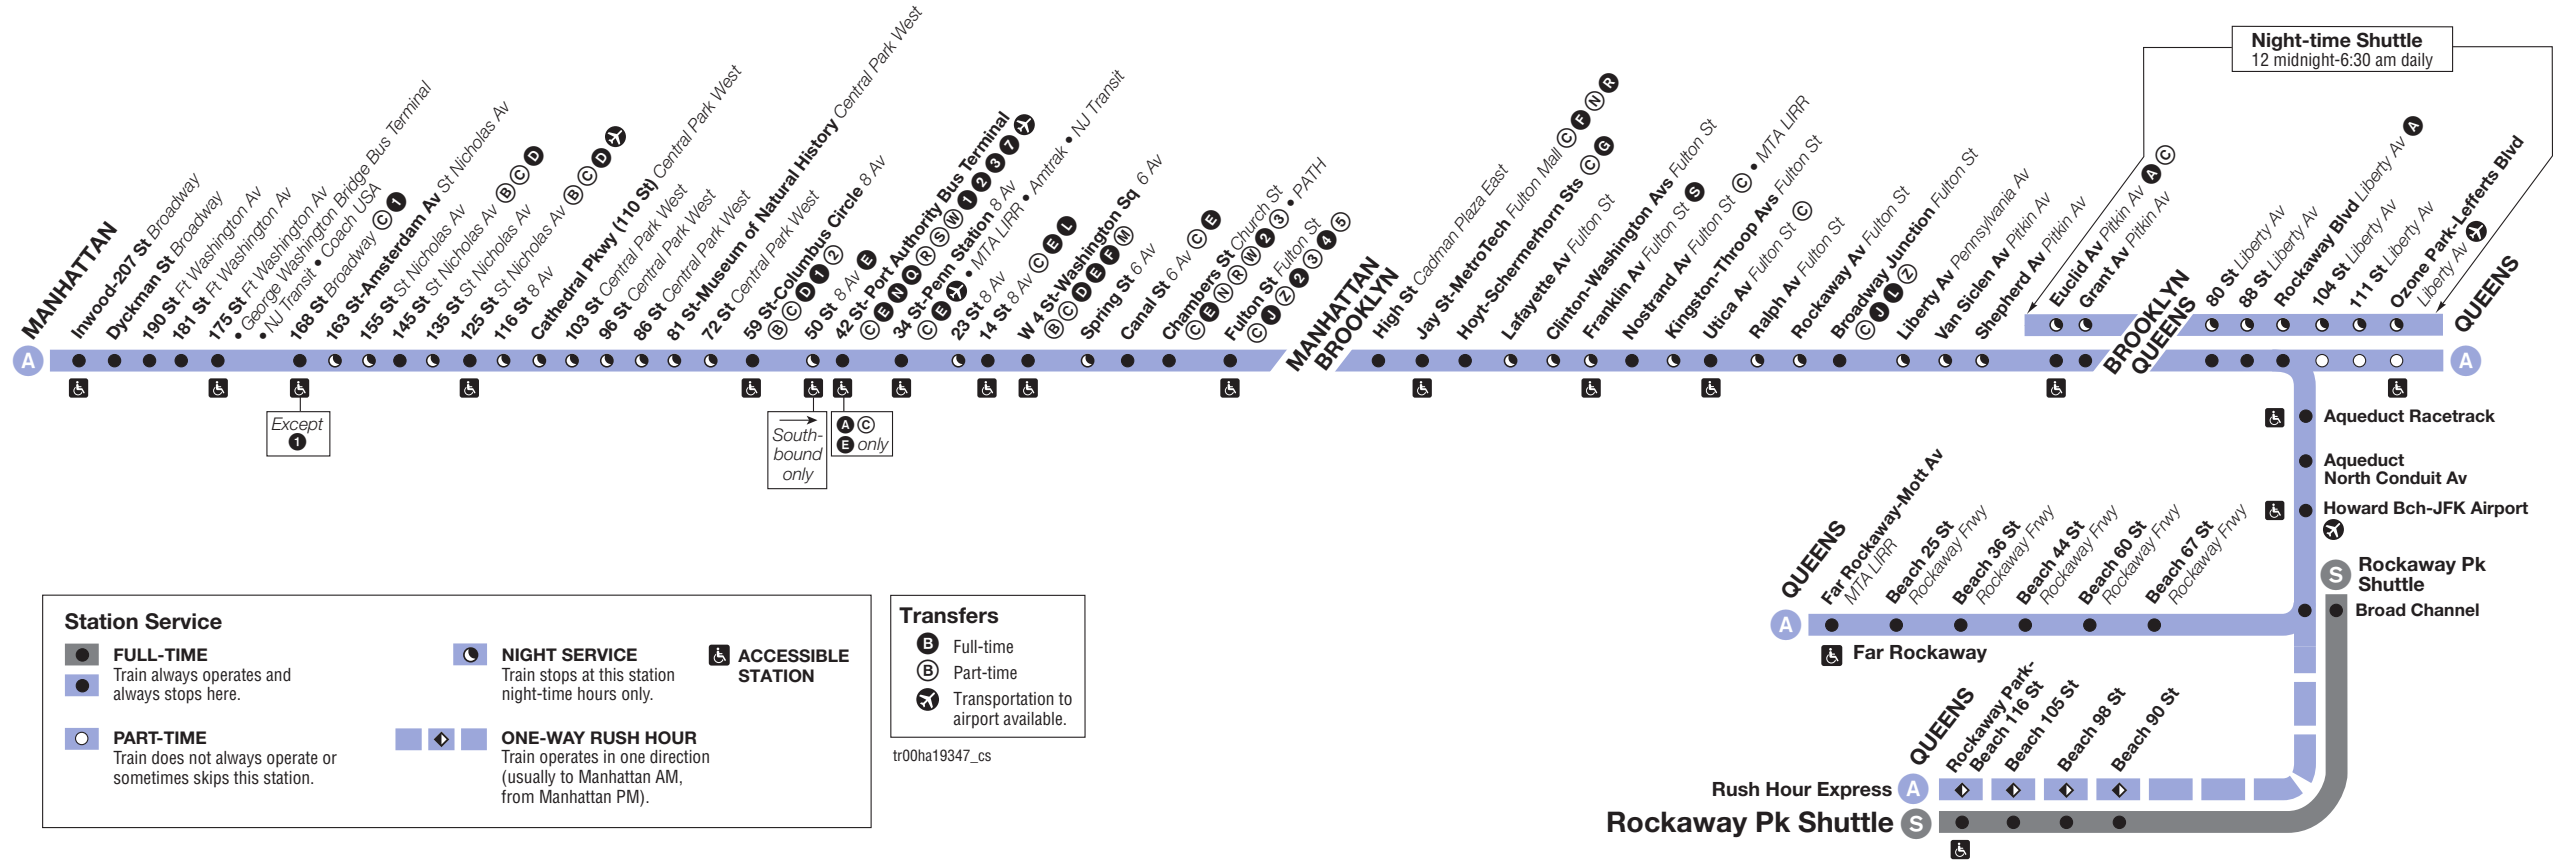

S Rockaway Park Shuttle (with 8 Avenue Express)

Station Service

- FULL-TIME**
 Train always operates and always stops here.
- PART-TIME**
 Train does not always operate or sometimes skips this station.
- NIGHT SERVICE**
 Train stops at this station night-time hours only.
- ONE-WAY RUSH HOUR**
 Train operates in one direction (usually to Manhattan AM, from Manhattan PM).
- ACCESSIBLE STATION**