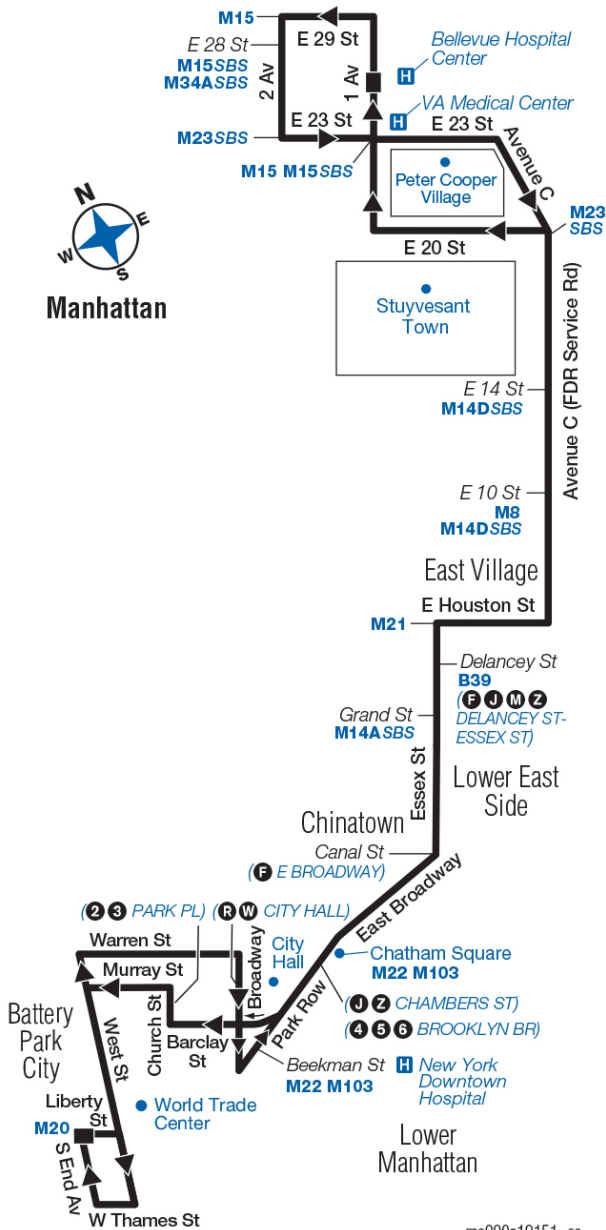

Bold times denote PM hours.

Bellevue 1 Av / E 27 St	Stuyvesant Town Av C / E 14 St	Lower East Side Essex St / E Houston St	Lower East Side Essex St / Grand St	Chinatown E Broadway / Catherine St	Downtown Park Row / Beekman St	Battery Pk City South End Av / Albany St
3:37	3:51	4:03	4:08	4:15	4:20	4:30
3:49	4:03	4:15	4:20	4:27	4:32	4:42
3:59	4:13	4:25	4:30	4:37	4:42	4:52
4:09	4:23	4:35	4:40	4:47	4:52	5:02
4:19	4:33	4:45	4:50	4:57	5:02	5:15
4:31	4:45	4:57	5:02	5:08	5:13	5:26
4:43	4:57	5:09	5:13	5:19	5:24	5:37
4:55	5:09	5:22	5:26	5:32	5:37	5:50
5:07	5:20	5:33	5:37	5:43	5:48	6:01
5:22	5:35	5:48	5:52	5:58	6:03	6:13
5:37	5:50	6:03	6:08	6:14	6:18	6:28
5:52	6:05	6:17	6:22	6:28	6:32	6:40
6:07	6:20	6:32	6:36	6:42	6:46	6:54
6:22	6:35	6:47	6:51	6:57	7:01	7:09
6:42	6:54	7:06	7:10	7:16	7:20	7:28
7:02	7:14	7:26	7:30	7:35	7:39	7:47
7:27	7:39	7:49	7:53	7:58	8:02	8:10
7:57	8:06	8:16	8:20	8:25	8:29	8:37
8:27	8:36	8:46	8:50	8:55	8:59	9:07
8:57	9:06	9:16	9:20	9:25	9:29	9:37
9:27	9:36	9:46	9:50	9:55	9:59	10:07
10:00	10:09	10:19	10:23	10:28	10:32	10:40

M9

Bus Timetable New York City Transit

Battery Park City - Kips Bay via Avenue C / E Broadway

Local Service

Effective June 26, 2022

For accessible subway stations, travel directions and other information:

[Visit www.mta.info](http://www.mta.info) or call us at 511