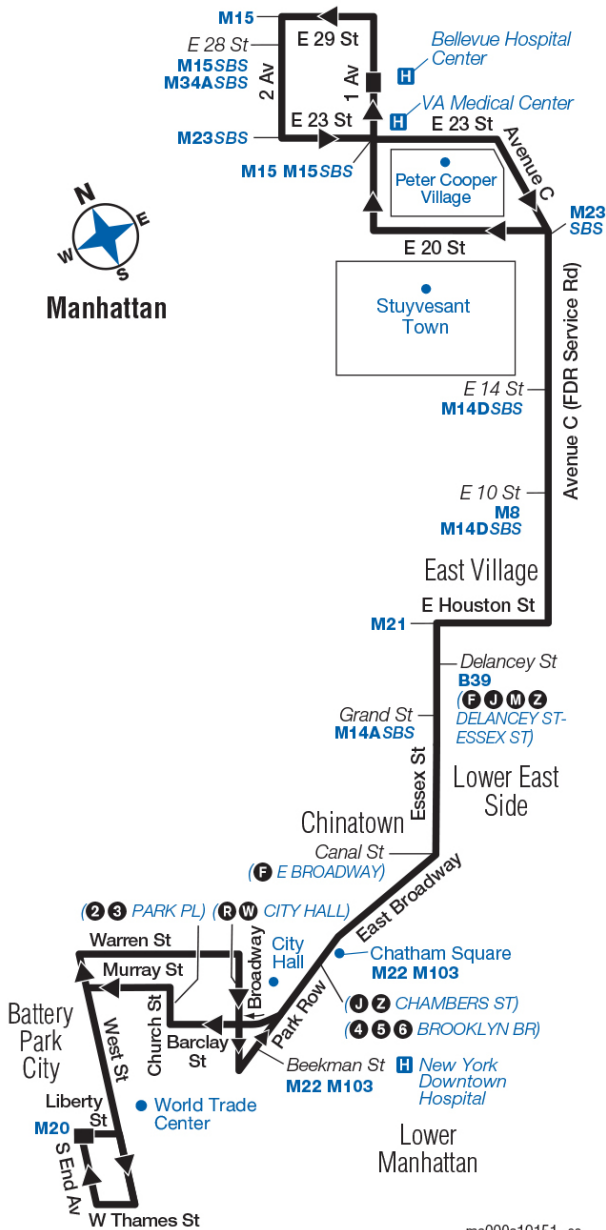

M9

Bus Timetable New York City Transit

Battery Park City - Kips Bay via Avenue C / E Broadway

Local Service

Effective September 3, 2023

For accessible subway stations, travel directions and other information:

[Visit www.mta.info](http://www.mta.info) or call us at 511

M9 MAP LEGEND

Local/Limited/SBS Bus Transfers: shown in bold blue type.

- Terminal
- Point of Interest
- (S) STATION NAME
  Subway Connection