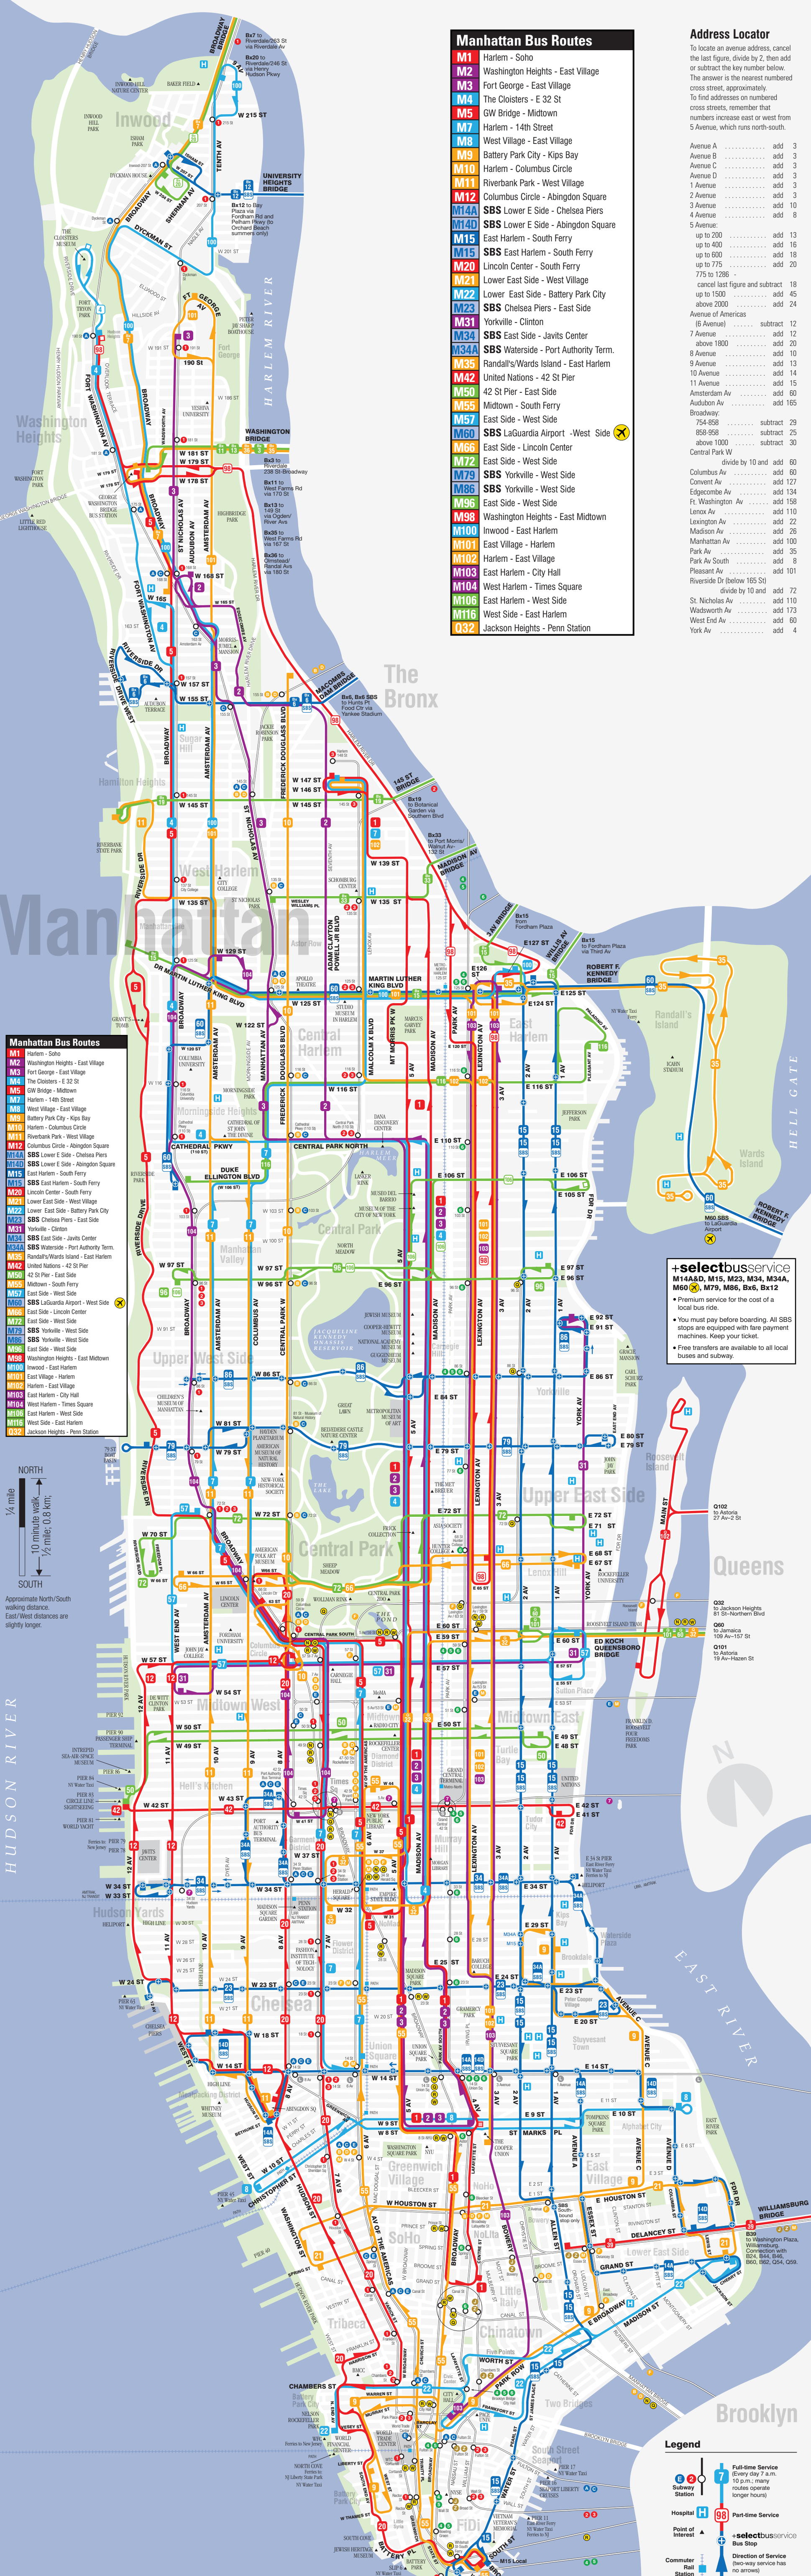

Manhattan Bus Map

Manhattan Bus Routes

M1	Harlem - SoHo
M2	Washington Heights - East Village
M3	Fort George - East Village
M4	The Cloisters - E 32 St
M5	GW Bridge - Midtown
M7	Harlem - 14th Street
M8	West Village - East Village
M9	Battery Park City - Kips Bay
M10	Harlem - Columbus Circle
M11	Riverbank Park - West Village
M12	Columbus Circle - Abingdon Square
M14A	SBS Lower E Side - Chelsea Piers
M14D	SBS Lower E Side - Abingdon Square
M15	East Harlem - South Ferry
M15S	SBS East Harlem - South Ferry
M20	Lincoln Center - South Ferry
M21	Lower East Side - West Village
M22	Lower East Side - Battery Park City
M23	SBS Chelsea Piers - East Side
M31	Yorkville - Clinton
M34	SBS East Side - Javits Center
M34A	SBS Waterside - Port Authority Term.
M35	Randall's/Wards Island - East Harlem
M42	United Nations - 42 St Pier
M50	42 St Pier - East Side
M55	Midtown - South Ferry
M67	East Side - West Side
M67	SBS LaGuardia Airport - West Side
M66	East Side - Lincoln Center
M72	East Side - West Side
M79	SBS Yorkville - West Side
M86	SBS Yorkville - West Side
M98	Washington Heights - East Midtown
M100	Inwood - East Harlem
M101	East Village - Harlem
M102	Harlem - East Village
M103	East Harlem - City Hall
M104	West Harlem - Times Square
M106	East Harlem - West Side
M116	West Side - East Harlem
Q32	Jackson Heights - Penn Station

Address Locator

To locate an avenue address, cancel the last figure, divide by 2, then add or subtract the key number below. To find addresses on numbered cross streets, remember that numbers increase east or west from 5 Avenue, which runs north-south.

Avenue A	..... add	3
Avenue B	..... add	3
Avenue C	..... add	3
Avenue D	..... add	3
1 Avenue	..... add	3
2 Avenue	..... add	3
3 Avenue	..... add	10
4 Avenue	..... add	8
5 Avenue	.....	
up to 200	..... add	13
up to 400	..... add	16
up to 600	..... add	18
up to 775	..... add	20
775 to 1286	.....	
cancel last figure and subtract	.....	18
up to 1500	..... add	45
above 2000	..... add	24
Avenue of Americas (6 Avenue)	..... subtract	12
7 Avenue	..... add	12
above 1800	..... add	20
8 Avenue	..... add	10
9 Avenue	..... add	13
10 Avenue	..... add	14
11 Avenue	..... add	15
Amsterdam Av	..... add	60
Audubon Av	..... add	165
Broadway:		
754-858	..... subtract	29
858-958	..... subtract	25
above 1000	..... subtract	30
Central Park W	.....	
divide by 10 and	.....	
add	.....	60
Columbus Av	..... add	60
Convent Av	..... add	127
Edgewood Av	..... add	134
Ft. Washington Av	..... add	158
Lenox Av	..... add	110
Lexington Av	..... add	22
Madison Av	..... add	26
Manhattan Av	..... add	100
Park Av	..... add	35
Park Av South	..... add	8
Pleasant Av	..... add	101
Riverside Dr (below 165 St)	.....	
divide by 10 and	.....	
add	.....	72
St. Nicholas Av	..... add	110
Wadsworth Av	..... add	173
West End Av	..... add	60
York Av	..... add	4

+selectbus service

M14A&D, M15, M23, M34, M34A, M60, M79, M86, Bx6, Bx12

- Premium service for the cost of a local bus ride.
- You must pay before boarding. All SBS stops are equipped with fare payment machines. Keep your ticket.
- Free transfers are available to all local buses and subway.