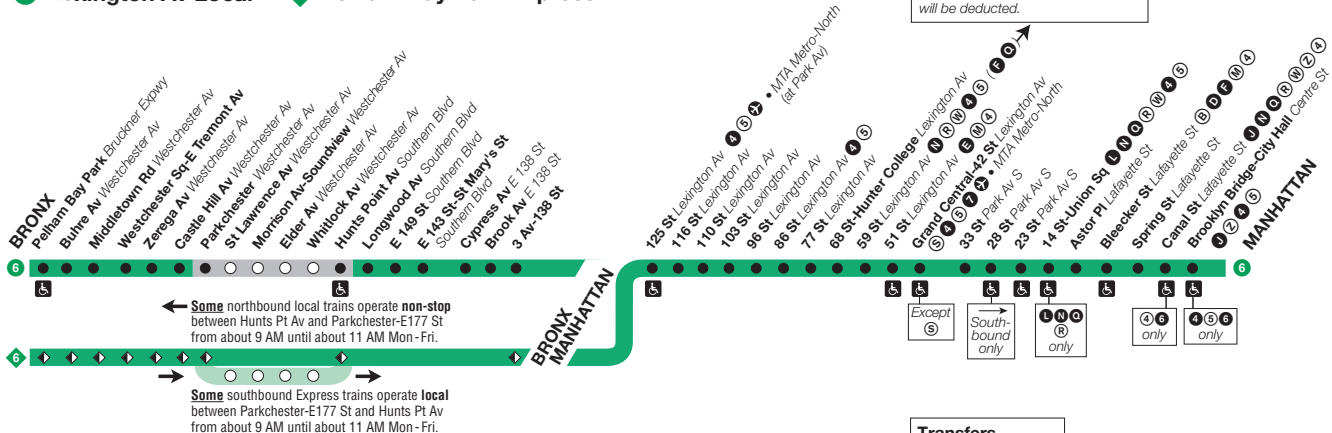

**6 Lexington Av Local** **6 Pelham Bay Park Express**

Using MetroCard only, the single free transfer provided after first swipe can be used at:  
**F Q** at **Lexington Av/63 St station** by walking via street from this station. If the transfer was used, a full fare will be deducted.