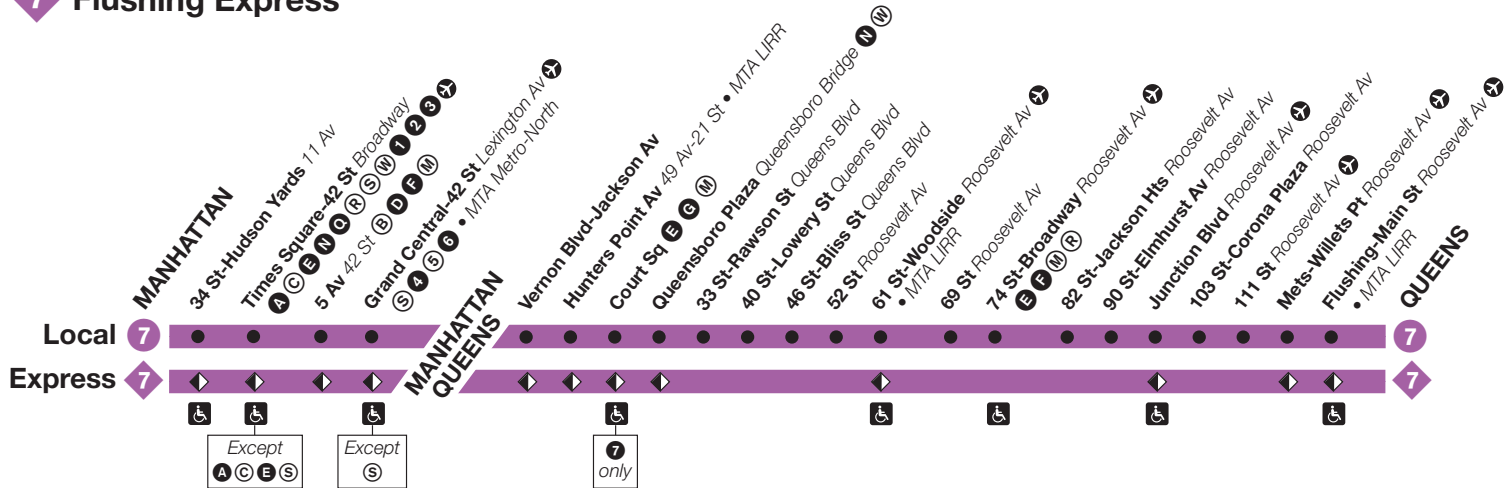

7 Flushing Local

7 Flushing Express

Station Service

FULL-TIME
Train always operates and always stops here.

ONE-WAY WEEKDAY
Train operates in one direction (To Manhattan AM, from Manhattan PM).

ACCESSIBLE STATION

Transfers

- **A** Full-time
- **A** Part-time
- **A** Transportation to airport available.