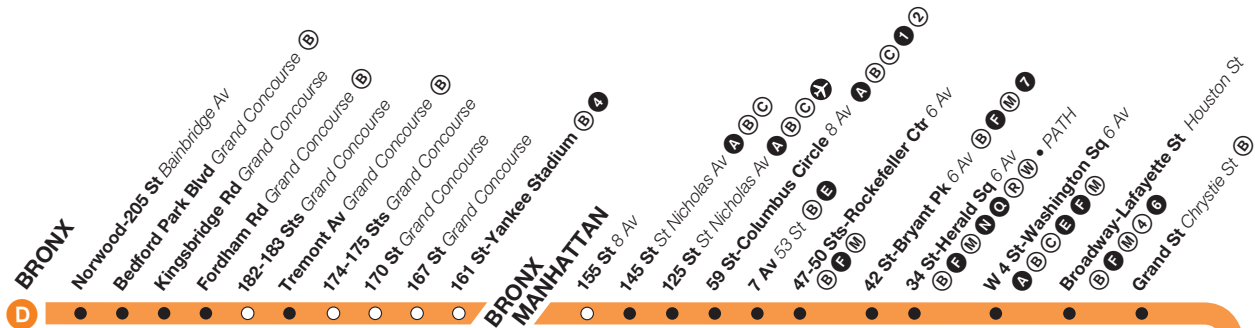

D 6 Av Express