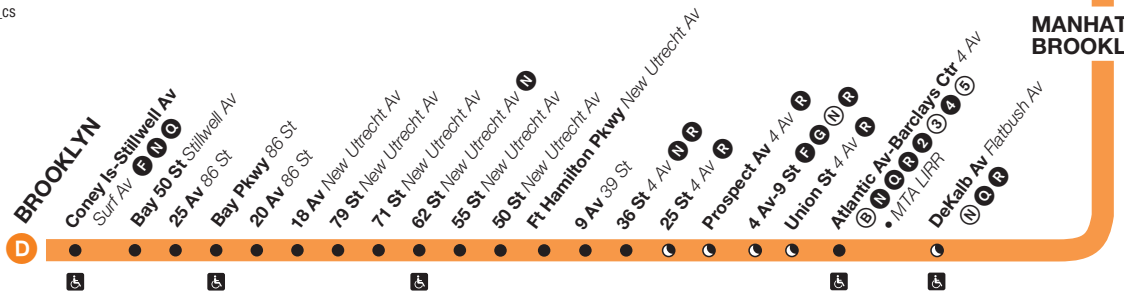

Station Service

- **FULL-TIME** (Black dot): Train always operates and always stops here.
- **PART-TIME** (Orange dot): Train does not always operate or sometimes skips this station.
- **LATE-NIGHT SERVICE** (Black circle with white crescent): Train stops at this station late-night hours only (approx. 10 PM – 6 AM).
- **ACCESSIBLE STATION** (Wheelchair icon): Station is accessible.

Transfers

- **A** Full-time
- **A** Part-time
- **Y** Transportation to airport available.

tr00da19203_cs