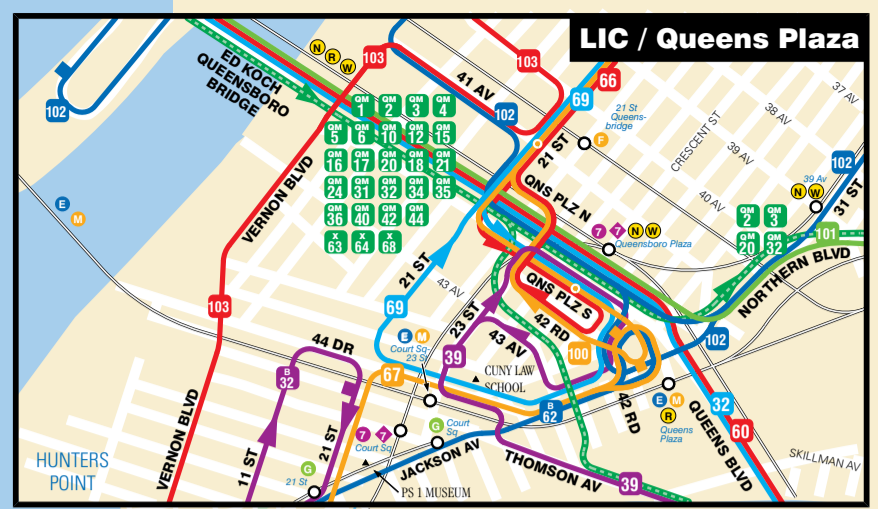

See LIC/QNS Plaza Inset

See Flushing Inset

See Rego Park Inset

See Jamaica Inset